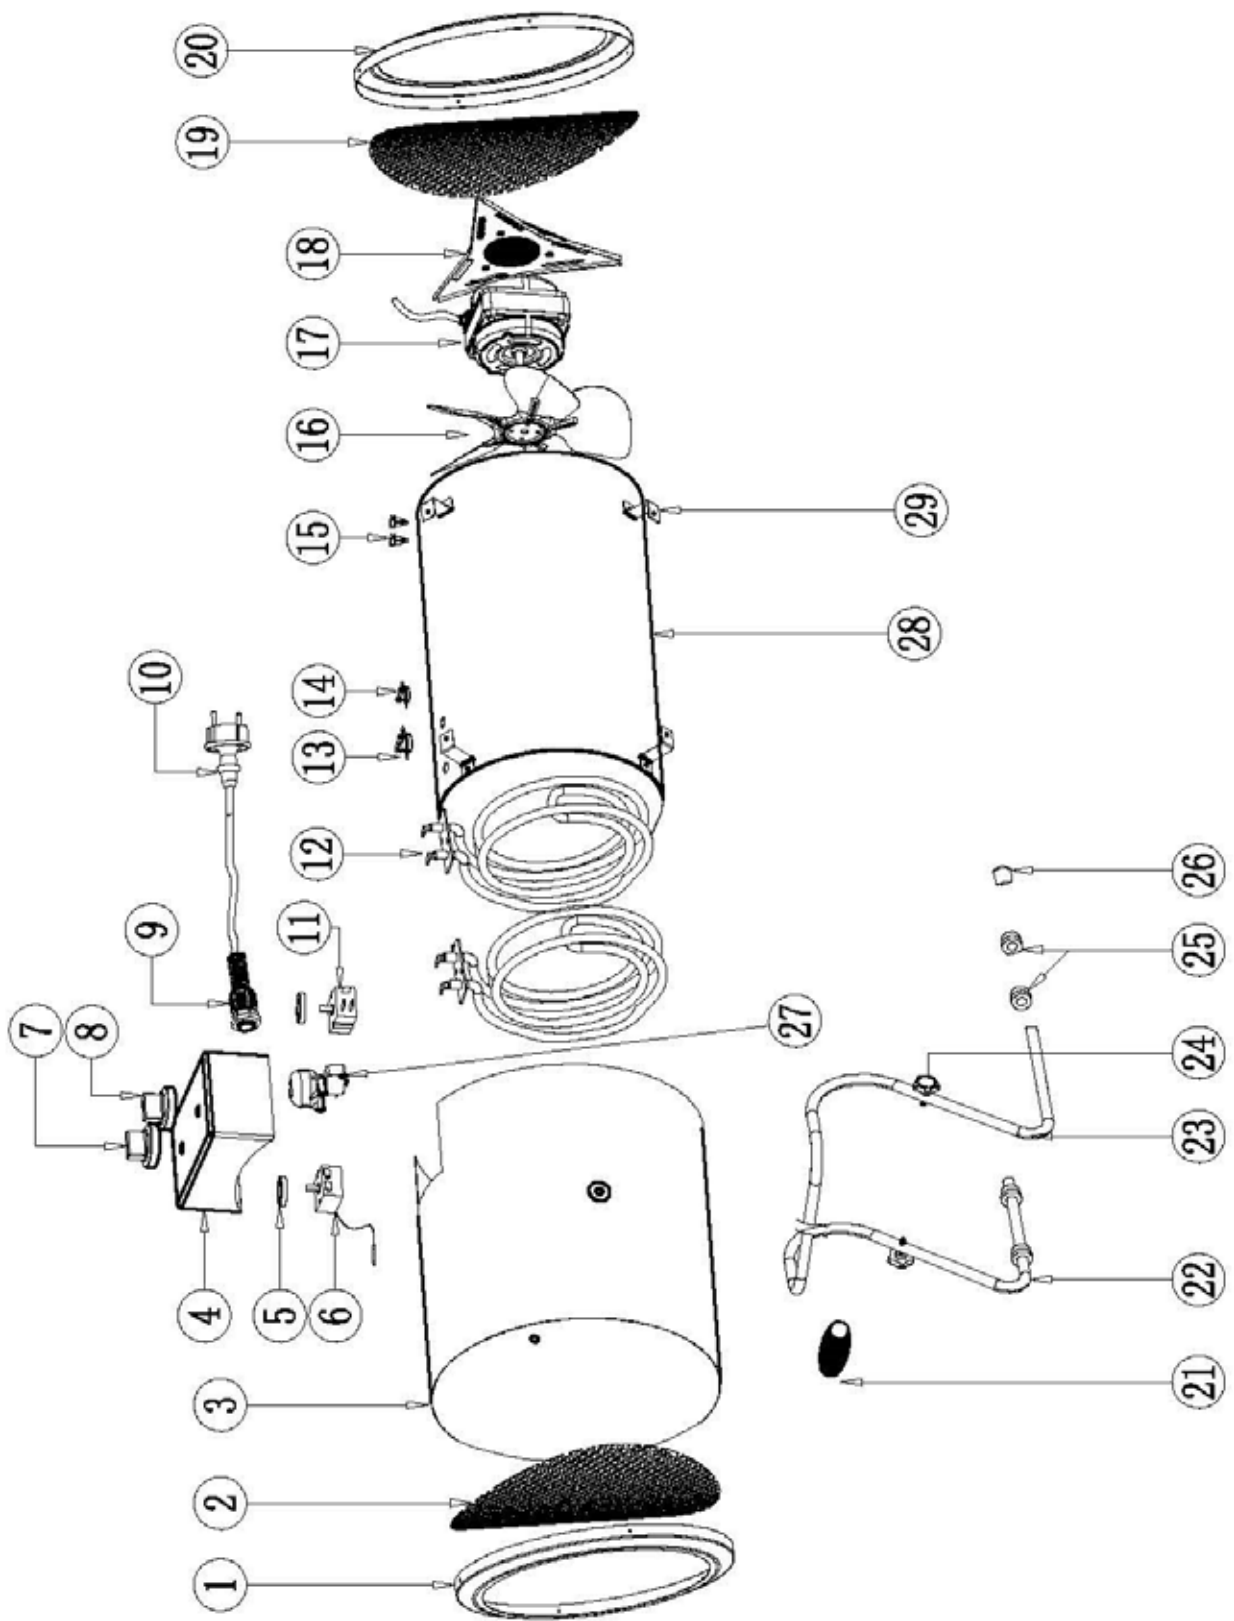

PARTS DRAWING

Elite 240v Cylindrical Fan Heater

**Product Code:
CFH240**

Serial Number Range:

From:

To:

Year Of Manufacture:

***Please note, when ordering online via our website if the part number is not recognised, please Email spares@hscgroupuk.co.uk or Telephone 0115 946 1988**

Item No	Part Number	Description
1	RFHHSS/1	Front Grill Fixing Ring
2	RFHHSS/2	Front Grill
3	S/R	Special Request
4	S/R	Special Request
5	RFHHSS/5	Gasket
6	RFHHSS/6	Adjustable Thermostat
7	RFHHSS/7	Temperature Control Knob
8	RFHHSS/8	Switch Knob
9	RFHHSS/9	Cable Gland
10	13APR	240 Volt Plug
11	RFHHSS/11	Selector Switch
12	RFHHSS/12	Heating Element 1500w
12A	RFHHSS/12A	Heating Element 1200w
13	RFHHSS/13	Automatic Reset Thermostat
14	RFHHSS/14	Delay Automatic Reset Thermostat
15	S/R	Special Request
16	S/R	Special Request
17	S/R	Special Request
18	S/R	Special Request
19	S/R	Special Request
20	S/R	Special Request
21	RFHHSS/21	Handle Grip
22	RFHHSS/22	Left Leg Frame
23	RFHHSS/23	Right Leg Frame
24	RFHHSS/24	Thumb Screw For Frame
25	RFHHSS/25	Rubber Feet
26	RFHHSS/26	End Cap For Frame
27	RFHHSS/27	Tilt Switch
28	S/R	Special Request
29	S/R	Special Request