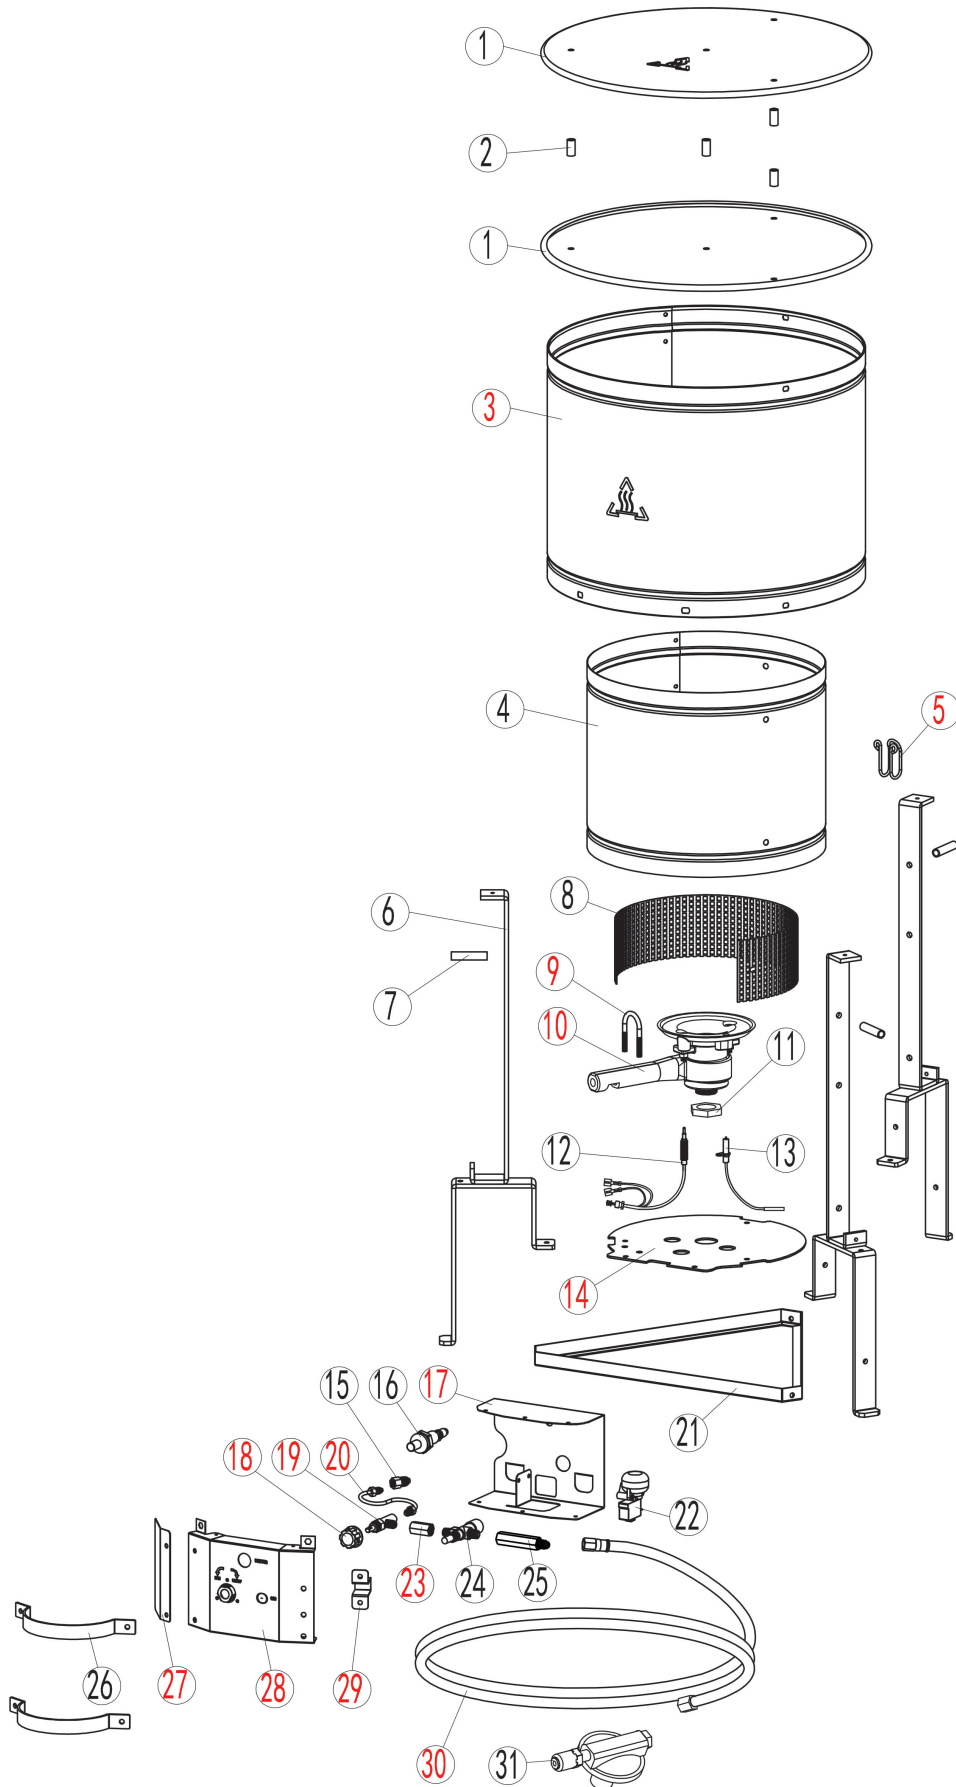

**ELITE PROPANE GAS  
BIN HEATER  
BH25V2**

**SPARE PARTS LIST  
DATE: May 2023**

NO.	Description	HSC Part Number	Quantity
1-V2	Bin Heater Top Lid	BH25/1	2
2-V2	Spacer Support for Lid Frame	BH25/2	4
3-V2	Outside cylinder	Contact office for availability	1
4-V2	Inner Cylinder	Contact office for availability	1
5-V2	Bin Heater V2 Hose clip	BH25V2/5	1
6-V2	Leg	Contact office for availability	3
7-V2	Long Spacer Support	Contact office for availability	3
8-V2	Mesh Guard	Contact office for availability	1
9-V2	Bin Heater V2 Burner U-bolt	BH25V2/9	1
10-V2	Bin Heater Burner	BH25/8	1
11-V2	Nut for burner	Contact office for availability	1
12-V2	Bin Heater Thermocouple	BH25/10	1
13-V2	Bin Heater Spark	BH25/9	1
14-V2	Fixing Plate	Contact office for availability	1
15-V2	Bin Heater Gas Nozzle	BH25/11	1
16-V2	Bin Heater Peizo Ignitor	BH25/20	1
17-V2	Bin Heater Heat Shield	BH25/17	1
18-V2	Bin Heater V2 Flow Valve Knob	BH25V2/18	1
19-V2	Bin Heater V2 Flow Valve	BH25V2/19	1
20-V2	Bin Heater Gas Pipe	BH25/12	1
21-V2	Triangle Leg Support	Contact office for availability	1
22-V2	Bin Heater Tilt Switch	BH25/18	1
23-V2	Bin Heater V2 Valve connector	BH25V2/23	1
24-V2	Bin Heater Gas Valve	BH25/14	1
25-V2	Bin Heater Gas Connector	BH25/15	1
26-V2	Bin heater Cover Handle	BH25/23	2

NO.	Description	HSC Part Number	Quantity
27-V2	Protection Panel	BH25V2/27	1
28-V2	Control Panel Cover	BH25V2/28	1
29-V2	Gas Connector Support	BH25V2/29	1
30-V2	Gas Hose	BH25V2/30	1
31-V2	700mBAR Propane Gas Regulator BH25/BH25V2	BH25REG	1