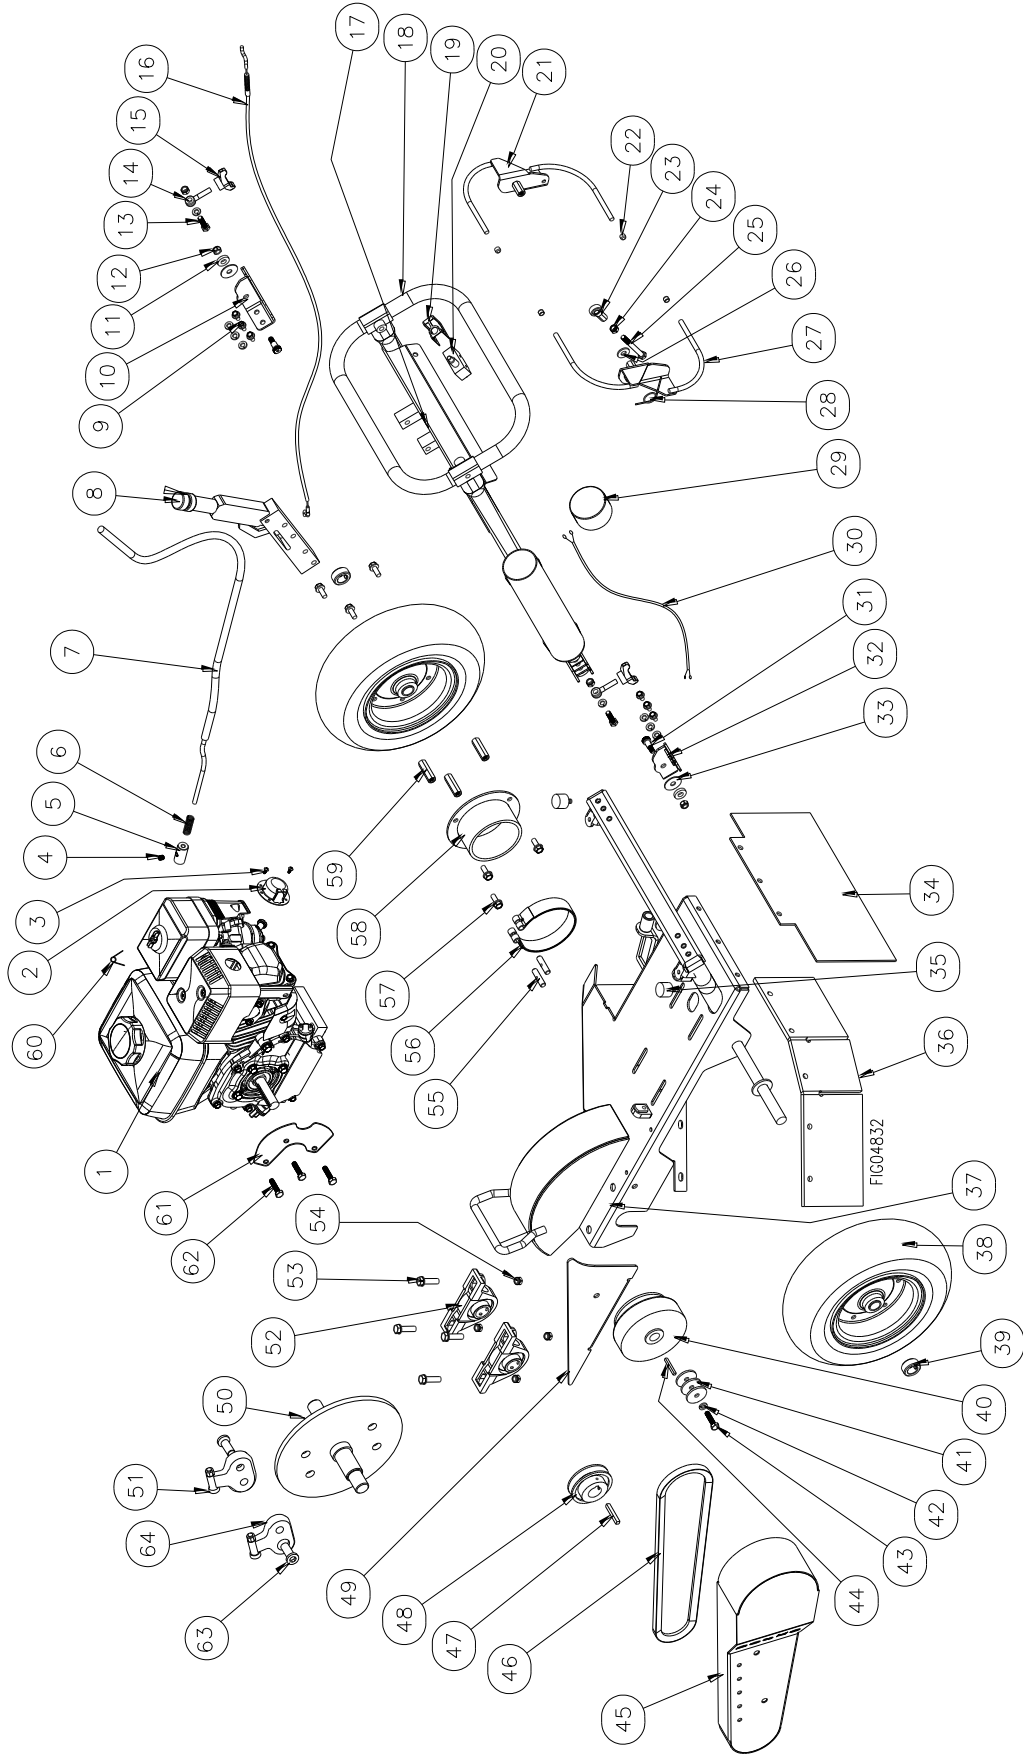

## M2962090 Parts List – Rev F.1

Item	Part #	Description	Qty
1	787611	GX200 Honda cyclone	1
2	785906	Exhaust deflector	1
3	785907	Screw, exhaust deflector	2
4	82319	5/16"-18 set screw	1
5	783570	Wire lock collar	1
6	783569	Spring, brake band	1
7	786082	Brake cable	1
8	783547	Brake lever	1
9	82014	5/16"-18 x 1/2" HHSF bolt	8
10	786920	Hinge bracket (right)	1
11	786380	Pivot spacer	2
12	82020	5/16"-18 nyloc nut	4
13	82226	5/16"-18 x 1-1/4" HHCS bolt	2
14	82440	5/16"-18 x 1-5/8" eyebolt	2
15	38578	T-handle knob	2
16	794019	Throttle cable	1
17	786103	Dosko decal	1
18	785867	Handle	1
19	783769	Microswitch bracket	1
20	783545	Microswitch	1
21	785880	Throttle lever	1
22	785534	1/4" x 5/16" vinyl cap	4
23	782399	Ball joint	1
24	82312	5/16"-24 hex nut	1
25	82407	5/16"-24 x 3-1/4" HHCS bolt	1
26	82021	5/16" USS flat washer	1
27	785883	Operator presence handle	1
28	783924	Spring	1
29	783815	1-3/4" vinyl cap	1
30	783283	Wire harness	1
31	82434	3/8" x 1/2" shoulder bolt	2
32	786923	Hinge bracket (left)	1
33	82435	3/8" x 1-1/4" PTFE washer	2
34	786081	Rear rubber flap	1
35	786488	Rubber bumper	2