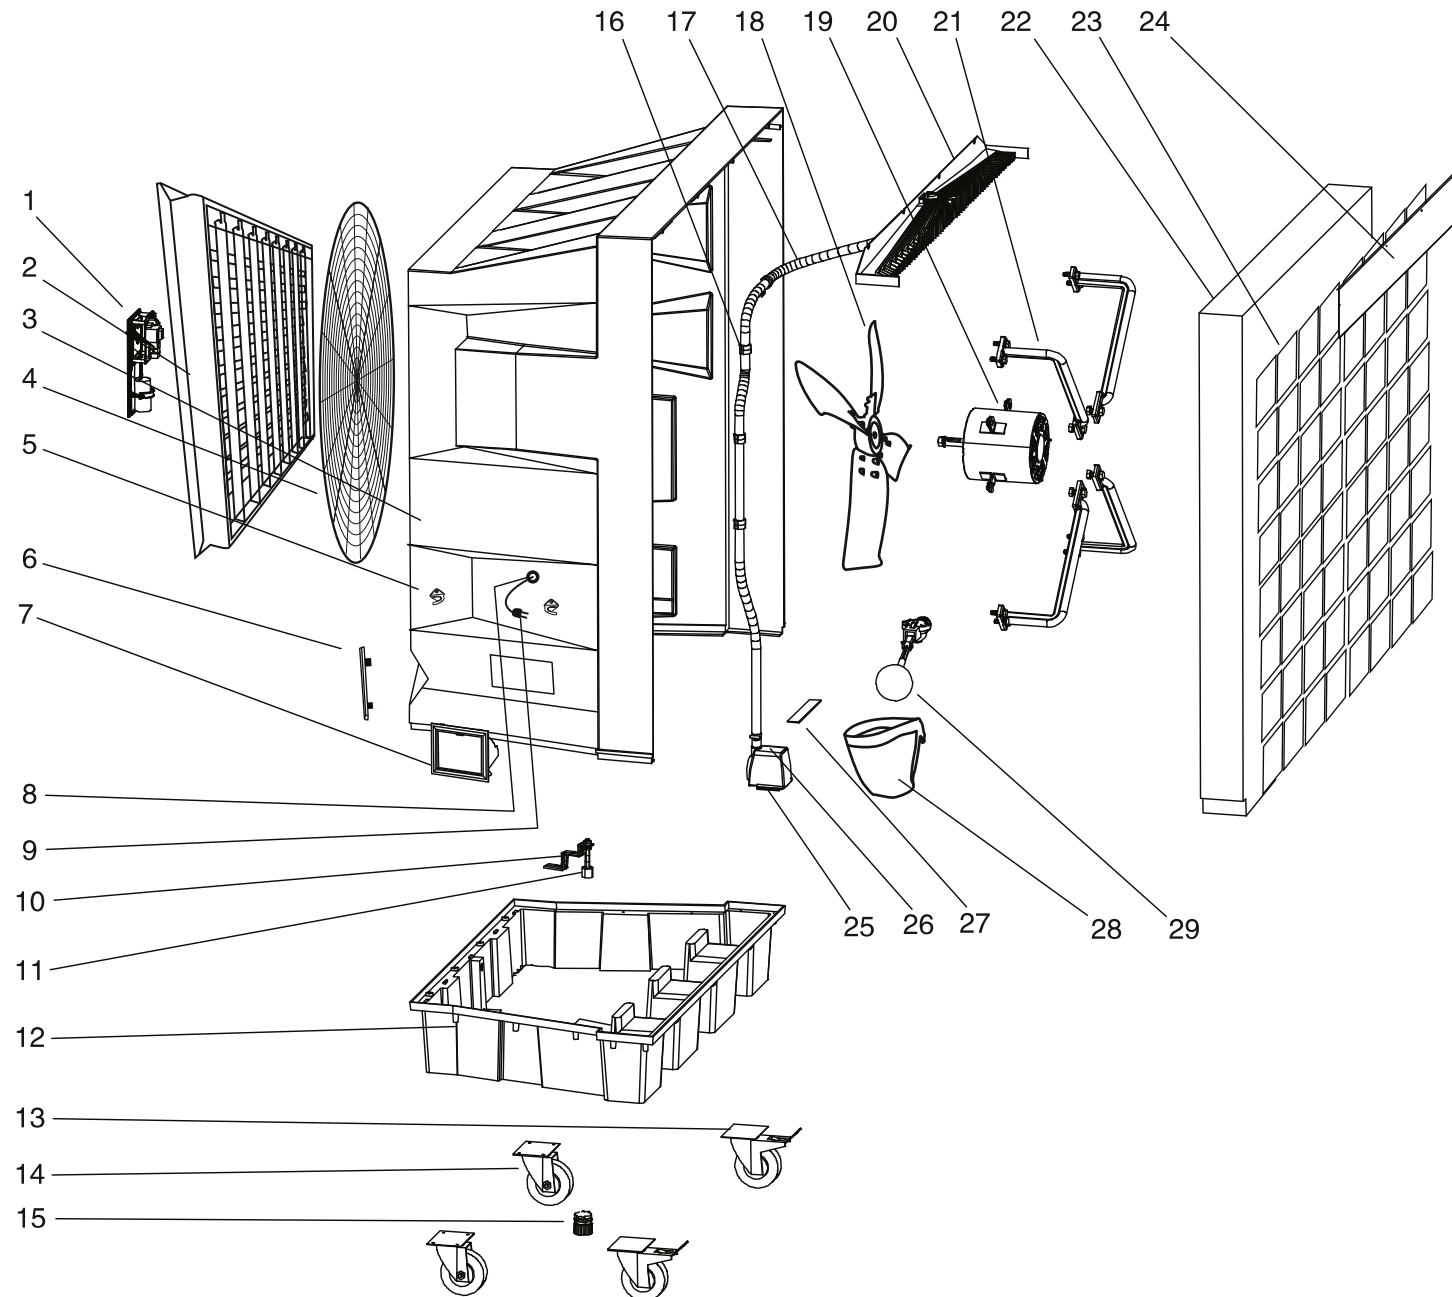

MODEL BC 180

UNIT 1

ILLUSTRATED PARTS BREAKDOWN

Until Serial Number : 7743600001

Rev. - - Feb. 2016

MODEL BC 180

UNIT 2

PARTS LIST

Pos.	Code N°	Description	Rev. - - Feb. 2016
1	4140.904	LDC CONTROL AND PANEL + REMOTE	
2	4140.905	AUTOMATIC DIFFUSER	
3	4140.906	COOLING CASING	
4	4140.907	FRONT MESH	
5	4140.908	CABLE REEL	
6	4140.909	WATER LEVEL DISPLAYER	
7	4140.910	WATER INLET HOLE	
8	4140.911	WIRE RING	
9	4140.912	ELECTRIC WIRE	
10	4140.913	WATER LEVEL SENSOR BRACKET	
11	4140.914	WATEL LEVEL SENSOR	
12	4140.915	WATER TANK	
13	4140.916	BACK WHEEL	
14	4140.917	FRONT WHEEL	
15	4140.918	DRAIN VALVE	
16	4140.919	PIPE CLAMP	
17	4140.920	WATER PIPE	
18	4140.921	FAN	
19	4140.922	FAN MOTOR	
20	4140.923	WATER DISTRIBUTOR	
21	4140.924	FAN BRACKET	
22	4140.925	COOLING PAD	
23	4140.926	DUST-PROOF NET	
24	4140.927	COOLING PAD UPPER BRACKET	
25	4140.928	WATER PUMP	
26	4140.929	INOX CLIP	
27	4140.930	WATER PUMP BRACKET	
28	4140.931	PUMP FILTER	
29	4140.932	FLOAT	