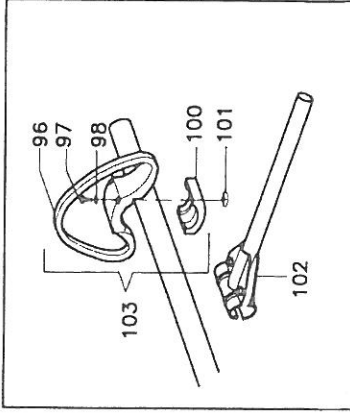

FROM 10.11.97
REF. 15/72 (XL) L= 1555 mm (P/N 20531)
REF. 19/71 (XL) L= 1493 mm (P/N 20530)

UP TO 09.11.97
REF. 15/72 L: 1500 mm (P/N. 20133)
REF. 19/71 L: 1443 mm (P/N. 20130)