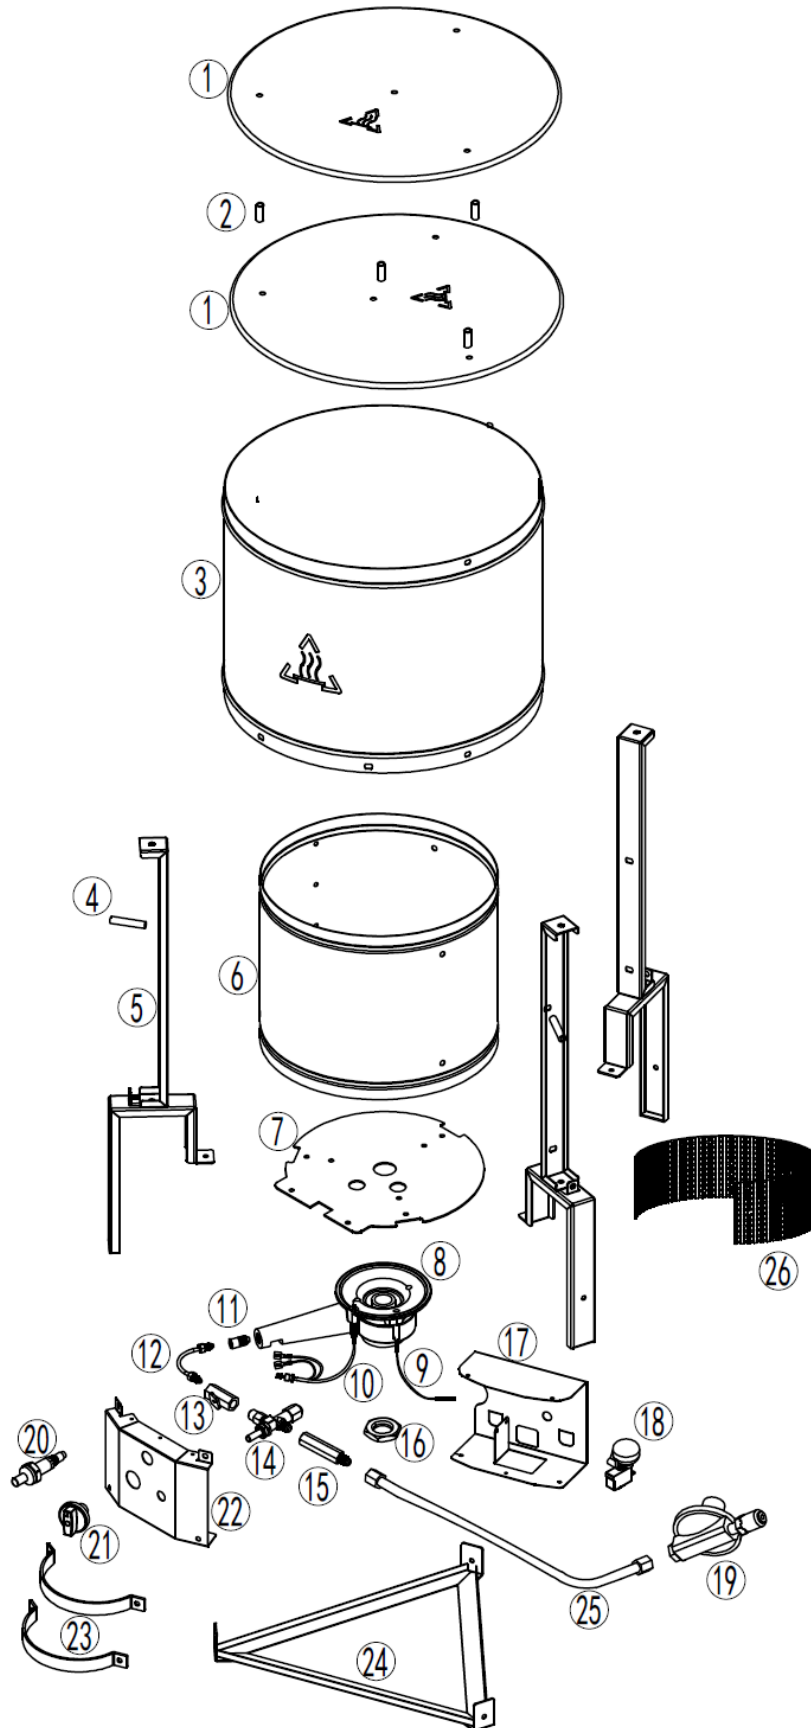

**ELITE PROPANE GAS
BIN HEATER
BH25**

NO.	Description	HSC Part Number	Quantity
1	Bin Heater Top Lid	BH25/1	2
2	Spacer Support for Lid Frame	BH25/2	4
3	Outside cylinder	Contact office for availability	1
4	Long Spacer Support	Contact office for availability	3
5	Long Leg	Contact office for availability	3
6	Inner Cylinder	Contact office for availability	1
7	Fixing plate	Contact office for availability	1
8	Burner	BH25/8	1
9	Bin Heater Spark	BH25/9	1
10	Bin Heater Thermocouple	BH25/10	1
11	Bin Heater Gas Nozzle	BH25/11	1
12	Bin Heater Gas pipe	BH25/12	1
13	Bin Heater Ball Valve	BH25/13	1
14	Bin Heater Gas Valve	BH25/14	1
15	Bin Heater Gas Connector	BH25/15	1
16	Nut for Burner	Contact office for availability	1
17	Bin Heater Heat Shield	BH25/17	1
18	Bin Heater Tilt Switch	BH25/18	1
19	700MBAR Propane Gas Regulator to suit BH25	BH25REG	1
20	Bin Heater Peizo Ignitor	BH25/20	1
21	Bin Heater Switch Knob	BH25/21	1
22	Bin Heater Control Panel Cover	BH25/22	1
23	Bin Heater Cover Handle	BH25/23	2
24	Bin Heater Triangle leg support	Contact office for availability	1
25	Bin Heater 6mm Dia x 3mtr Gas Hose with Fittings	BH25/25	1
26	Bin Heater Burner Mesh Guard	Contact office for availability	1