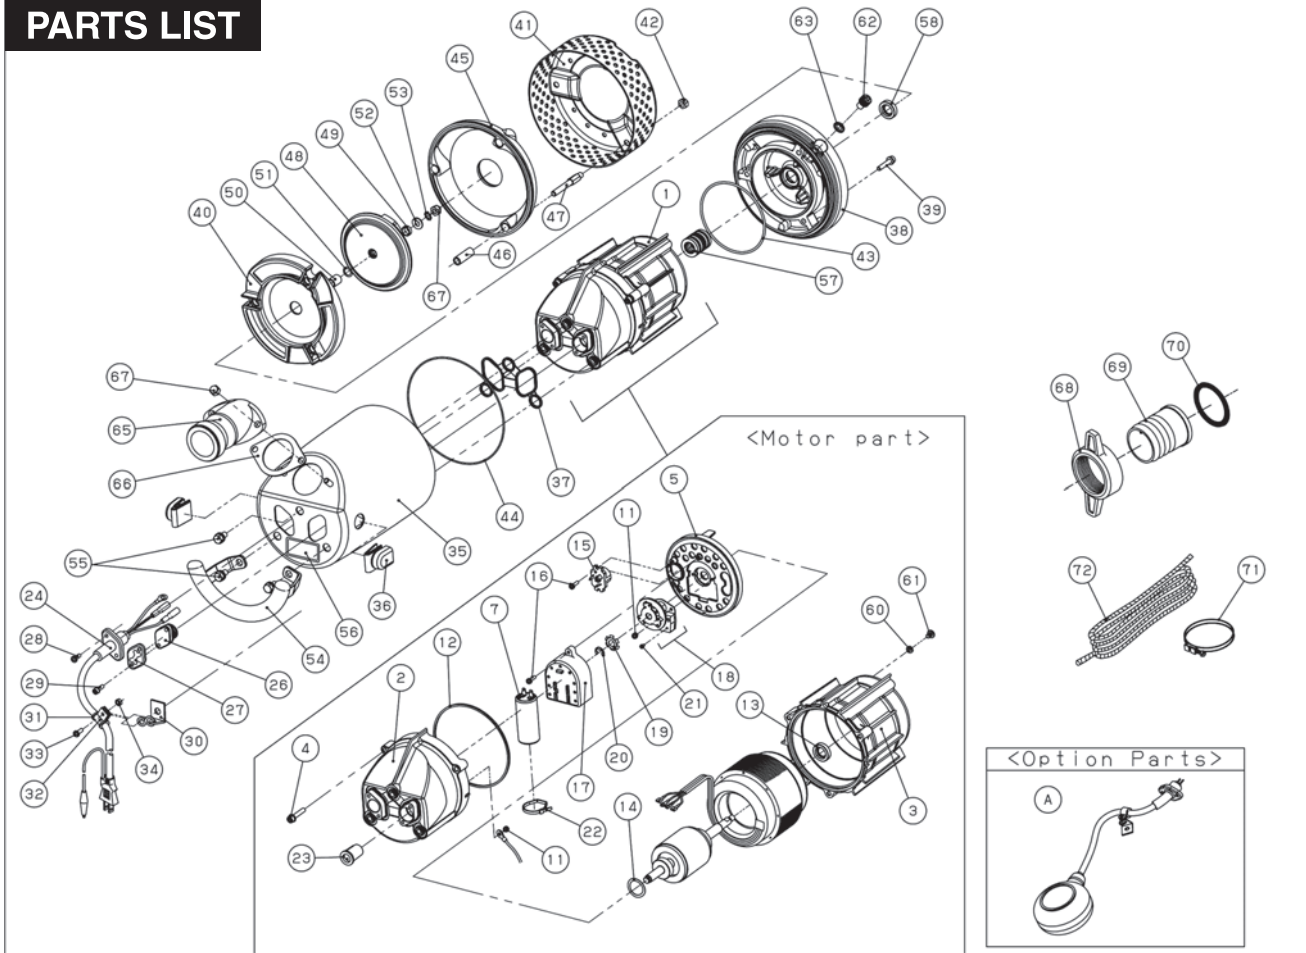

PARTS LIST

PBX-55022-BAA, -BAB, -BAC / 55011-BAB / 65011-BAB

No.	PARTS CODE	PARTS NAME	QTY	No.	PARTS CODE	PARTS NAME	QTY	No.	PARTS CODE	PARTS NAME	QTY
1	0438190	PBX-5011 Motor Set (400W 110V 2~23, 60~61)	1	25	0430599	PB-50 UK Plug (PBX7-55022-BAB)	1	58	893555043	Oil Seal	1
	0438191	PBX-5022 Motor Set (400W 220V 2~23, 60~61)	1	26	0430620	PBX Float Cap	1	59	0390383	Paraffin	0.28
2	0430603	PBX-50 Head Cover	1	27	0430633	PBX Float Cap Holder	1	60	0340142	SM Seal Ring	1
3	0430611	PBX-50 Motor Frame	1	28	703305102	+ Screw (M5x14)	2	61	0340153	SM + Screw (M6x8)	1
4	734605054	Bolt (M6x32)	3	29	734605035	Bolt (M5x16)	2	62	0390037	Socket Bolt (M10x12)	1
5	0430610	PBX-50 Motor Bracket	1	30	0438189	PBX Chain Assy	1	63	854255010	Seal Washer	1
6	0390140	Grease	1	31	0390031	PS-40 Cord Supporter	1	64	0390140	Grease	1
7	0390002	Condenser(125VAC 150μF)	1	32	0260018	BL-3224 Cord Band	1	65	0430624	PBX-50 Delivery Flange (G)	1
8	0398127	Ground Wire Assy	1	33	703305100	+ Screw (M5x10)	1		0430630	PBX-50 Delivery Flange (Nipple)	1
9	0398141	Lead Wire Assy A	1	34	827305005	Nut (M5)	1		0430623	PBX-50 Delivery Flange (NPT)	1
10	0398142	Lead Wire Assy B	1	35	0430605	PBX-50 Out Cover (PONSTAR)	1	66	0390559	PS-50 Delivery Packing	1
11	0430073	+SCREW(M4x6)	3		36	0430653	PBX-50 Out Cover (KOSHIN)	1	67	835305008	Cap Nut (M8)
12	0390149	PS-40 Head Packing	1	37	0430625	PBX-50 Air Valve	2	68	0113390	SE-50X Coupling	1
13	893555043	Oil Seal	1	38	0430621	PBX-50 Out Packing	1	69	0110356	SE-50 Nipple	1
14	857627023	Wave Washer	1	39	0430613	PBX-50 Outer Casing	1	70	0113391	SE-50X Coupling Packing	1
15	0390079	PS-5010 Thermal Protector (Spec. 400W 110V)	1	40	734605055	Bolt (M6x35)	3	71	940019060	Hose Band (60)	1
	0430677	PBX-5022 Thermal Protector (Spec. 400W 220V)	1	41	0430617	PBX-50 Inner Casing	1	72	039815701	Rope	1
16	708119040	Bolt (M4x16)	3	42	0430225	PB7 Strainer	1	Optional Components			
17	0430615	PBX-50 Centrifugal Force Swith-cover	1	43	827405008	Nut (M8)	3	A	0438200	Float Switch	1
18	0398161	Centrifugal Force Swith	1	44	889955110	O-Ring (G110)	1	※68~70 is Attachment for PBX-55022-BAB/BAC/PBX-55011-BAB			
19	0390141	Toothed Washer	1	45	0430634	O-Ring (S170)	1	※72 is Attachment for PBX-55022-BAA			
20	888727008	Stop Ring	1	46	0430619	PBX-50 Suction Cover	1				
21	707825018	+ Screw (M3x6)	2	47	0430632	PBX-50 Spacer	3				
22	0390142	PS-40 Band	1	48	0430631	PBX-50 Stud Bolt	3				
23	0430607	PBX Connector	1	48	0430614	PBX-50 50Hz Impeller	1				
24	0430573	PB-50 Power Cord (PBX-55022-BAA)	1		49	0430612	PBX-50 60Hz Impeller	1			
	0438160	PB-50 Power Cord (PBX-55022-BAB)	1	50	0430441	PX-50 Impeller Bush	1				
	0430681	PBX-50 Power Cord (PBX-55022-BAC)	1	51	0430656	PBX Sleeve	1				
	0438158	PB-50 Power Cord (PBX-55011-BAB)	1	52	0390025	PS-40 Impeller Adjusting Washer	2				
	0430670	PBX-50 Power Cord (PBX-65011-BAB)	1	53	846505008	Washer	1				
56	0390003	PS-40 Mechanical Seal	1	54	845305008	Toothed Washer	1				
				55	0430604	PBX-50 Handle	1				
				56	0430638	Bolt (M8x18)	3				
				57	0430646	PBX-55022-BAA-0 LABEL	1				
				58	0430660	PBX-55022-BAB-0 LABEL	1				
59	0430661	PBX-55022-BAC-0 LABEL	1								
60	0430645	PBX-55011-BAB-0 LABEL	1								
61	0430644	PBX-65011-BAB-0 LABEL	1								