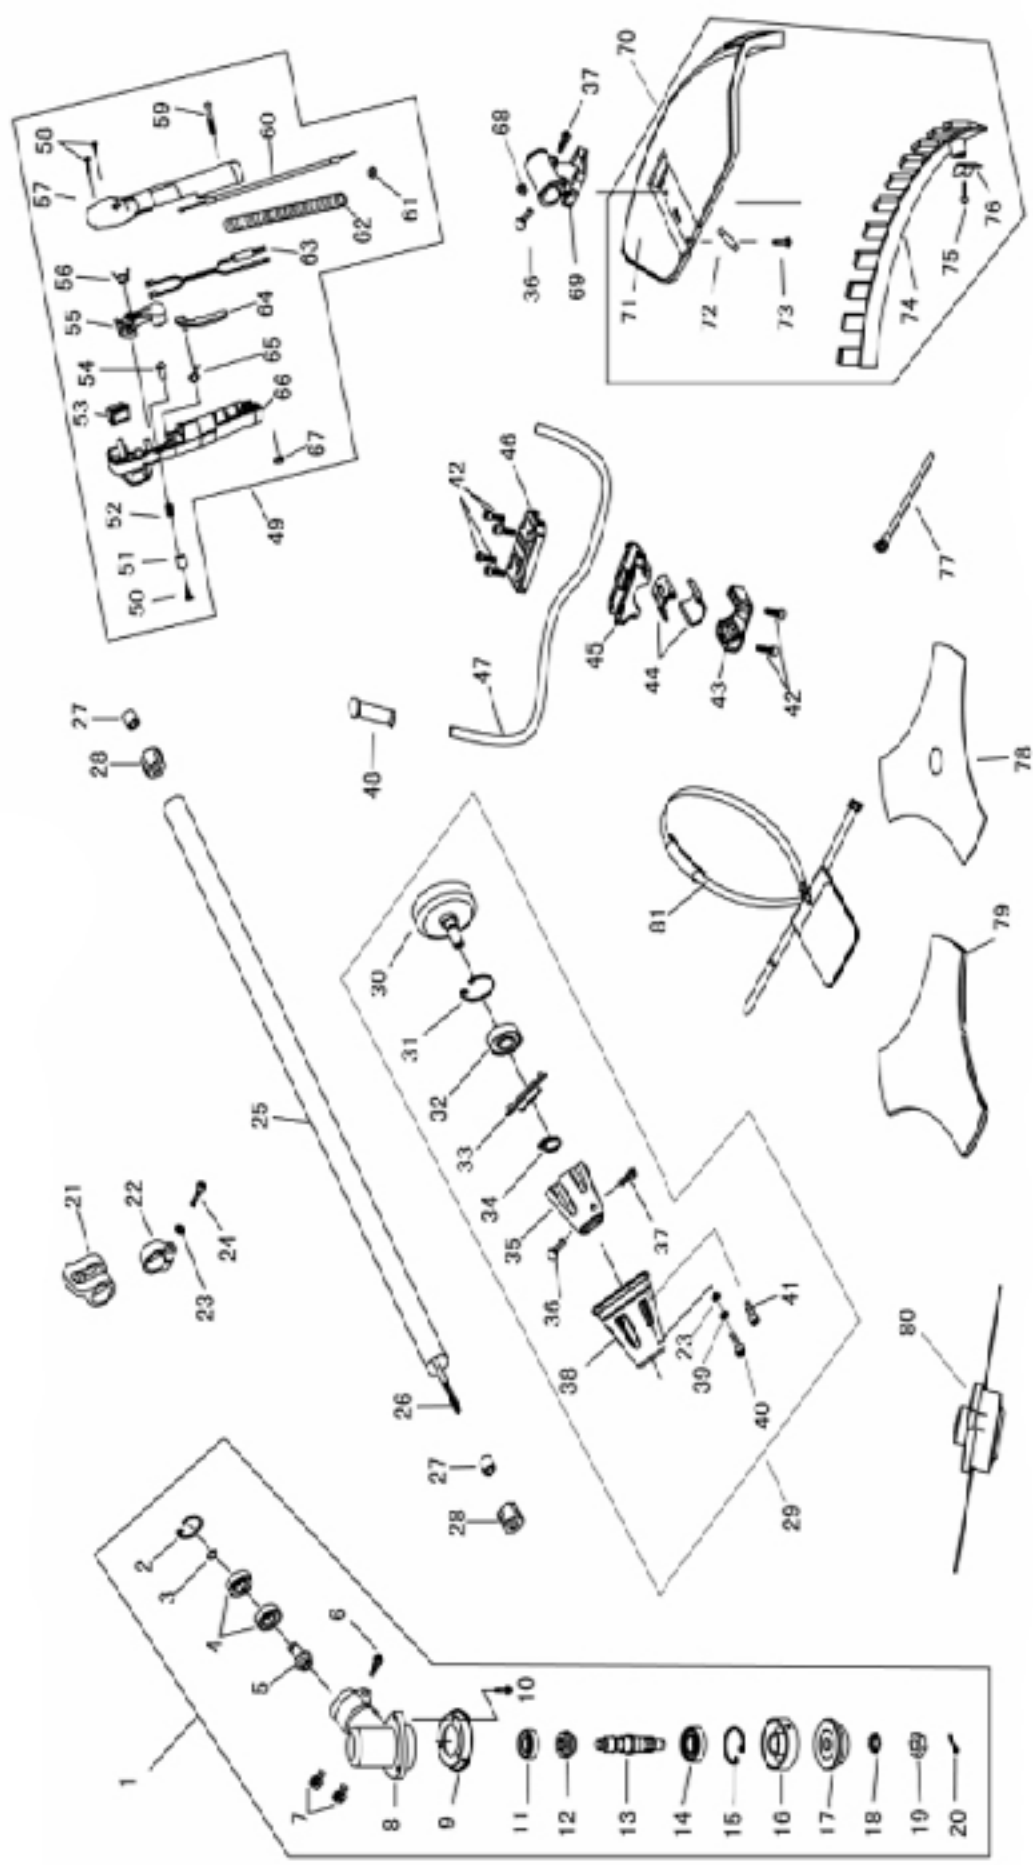

Machinery | Spares | Consumables
(Specialist suppliers to Tool Hire & Garden Machinery Dealers)

GP33CBC Parts List

www.hscmsc.co.uk

Item No.	Part No.	Description
01	GP61270030004	Gear Case Assembly
02	GP03120020002	Stop Ring(Dia26)
03	GP03120010001	Stop Ring(Dia10)
04	GP03090010015	Bearing(6000-2Rs/P5)
05	GP02020090063	Pinion
06	GP03020030014	Screw(M5×25)
07	GP03020030021	Screw(M6×12)
08	GP70070010008	Gear Case
09	GP02020160080	Safety Guard
10	GP03020020018	Screw□M5×12□
11	GP03090010013	Bearing(6000/P5)
12	GP02020090012	Gear
13	GP02020090029	Gear Shaft
14	GP03090010014	Bearing(6002-2Rs/P5)
15	GP03120020001	Stop Ring (Φ32)
16	GP02020100020	Holder A
17	GP02020100012	Holder B
18	GP03040050014	Stop Ring 35
19	GP03030010008	Nut
20	GP03060020004	Pin (2×16)
21	GP70030180133	Harness Clamp
22	GP70030160007	Clamp
23	GP03040030002	Washer 5
24	GP03010060053	Screw M5×20
25	GP02010010154	Pipe(26*1.5*1500)
26	GP02020060006	Drive Shaft (1526Mm)
27	GP02040010003	Oil-Bearing□8*14*14)

Item No.	Part No.	Description
28	GP02080020006	Rubber Cover
29	GP61270010128	Clutch Complete
30	GP02020050026	Clutch Drum
31	GP03120020004	Stop Ring 35
32	GP03090010012	Bering 6202-2Rs/P5
33	GP70070110031	Bearing Base
34	GP03120010005	Stop Ring 15
35	GP80010060019	Pipe Connector
36	GP03010010056	Screw M5x14
37	GP03010010062	Screw M5x20
38	GP70070060034	Clutch Case
39	GP03050010015	Washer 5
40	GP03010010029	Bolt M5x14
41	GP03010010060	Bolt M6x20
42	GP03010010019	Bolt M6x25
43	GP70070080079	Cap Lower
44	GP02080020116	Rubber, Anti-Vibration
45	GP70070080078	Bracket
46	GP70070080077	Cap, Upper
47	GP02010030046	Handle
48	GP02080020102	Rubber Handle
49	GP61270040113	Throttle Lever Assy
50	GP03010040037	Screw (St2.9x10)
51	GP70030070003	Button
52	GP02020110044	Spring
53	GP02050050111	Stop Button Comp
54	GP70030070092	Clockpin