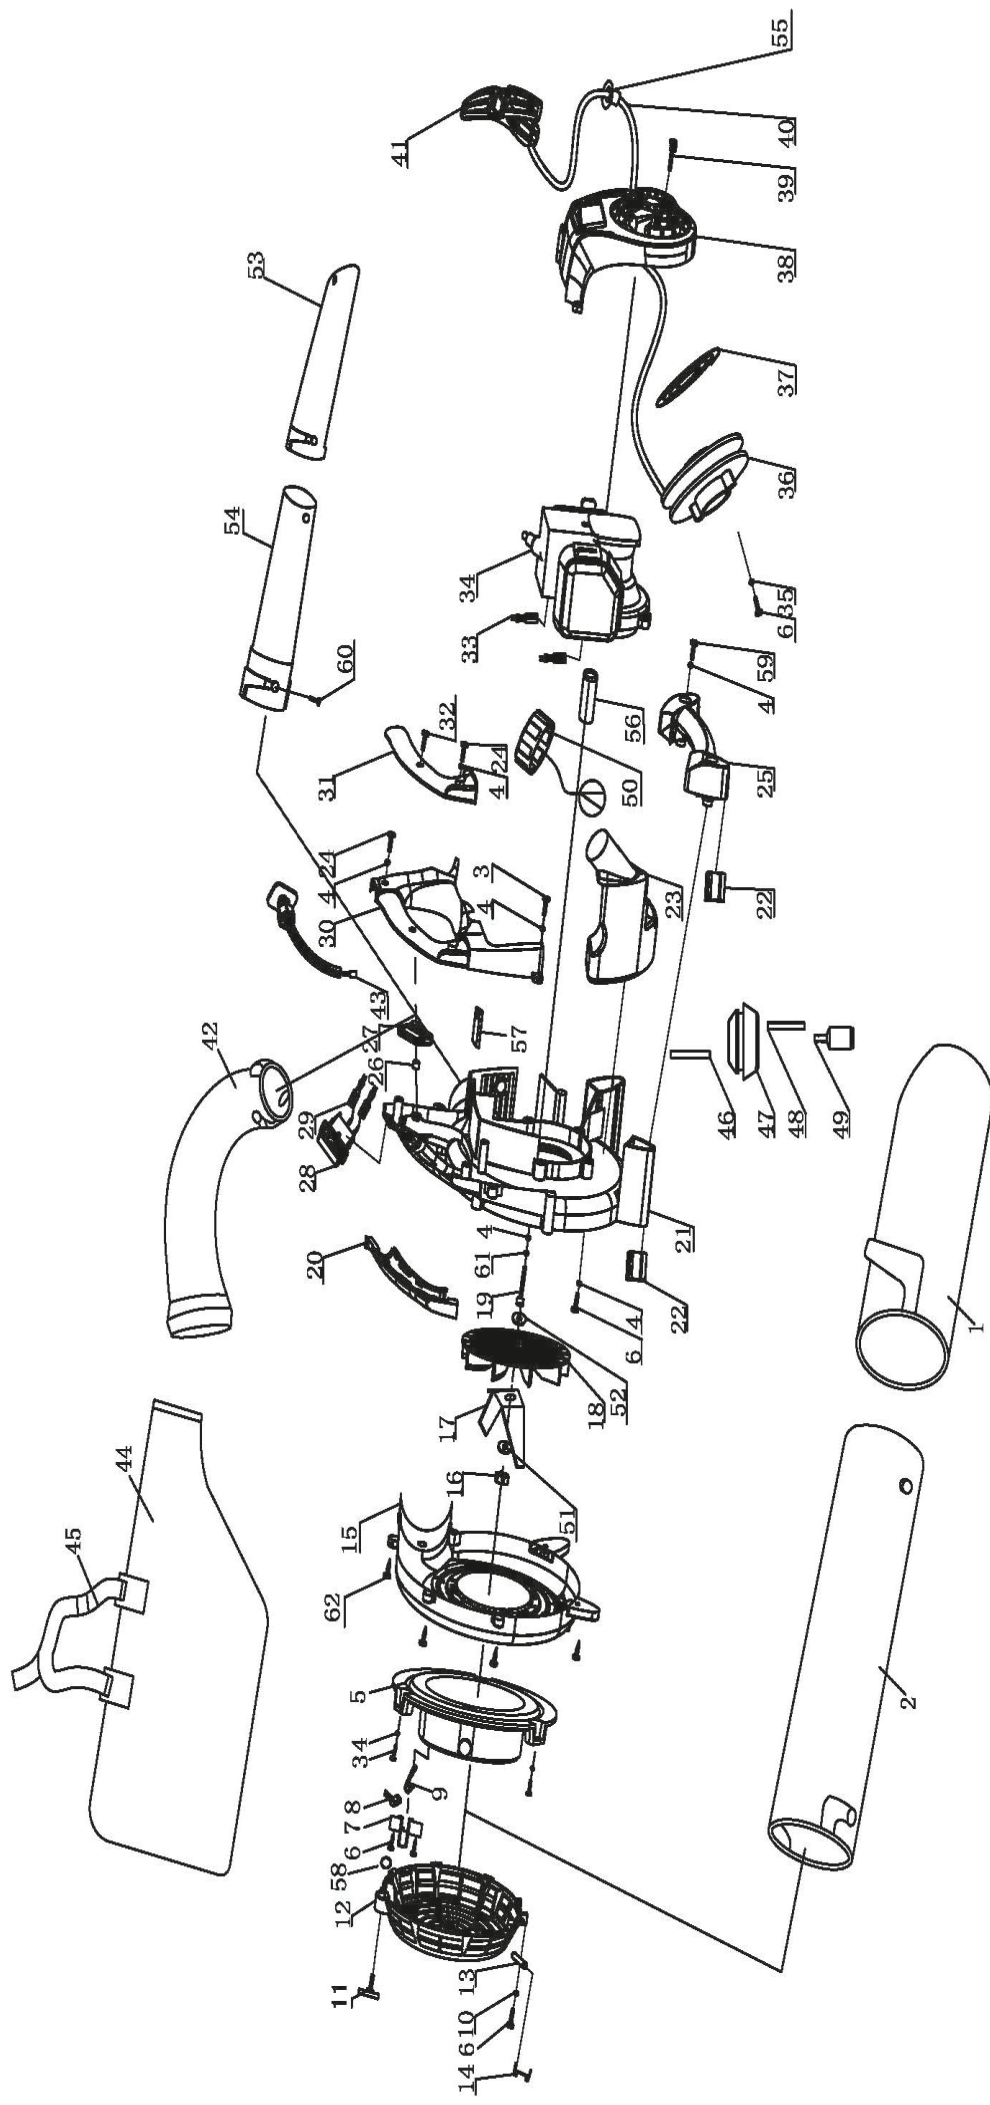

# GP26BV Parts List

Item No.	Part No.	Description
1	GP70050010068	Inlet Pipe (No. 1)
2	GP70050010069	Inlet Pipe (No. 2)
3	GP03010060056	Screw (M5x16)
4	GP03040020020	Washer 5
5	GP70030030284	Connect Cover
6	GP03010060078	Screw (M5x10)
7	GP70030180100	Connector Safety Cover
8	GP02050050002	Safety Switch
9	GP70030070032	Button Connector
10	GP03040050017	Washer 6
11	GP70030180012	Screw
12	GP70030030303	Fan Net Cover
13	GP02020160312	Wrest Spring Shaft
14	GP02020110048	Wrest Spring
15	GP70030010071	Rear Cochlea Cass
16	GP03030020002	Nut (M8x1)
17	GP02020070042	Shatter Tooth
18	GP70030090006	Impeller
19	GP03010010045	Screw (M5x30)
20	GP02080020046	Left Handle Rubber Cover
21	GP70030010055	Front Cochlea Case
22	GP02020160117	Pedestal
23	GP70050030063	Fuel Tank
24	GP03010040057	Nst5*20
25	GP70030160093	Lower Handle
26	GP02020160398	Throttle Lever Shaft
27	GP70030070109	Throttle Lever Handle
28	GP02050050111	Stop Switch Comp
29	GP02050050171	Short Stop Wire
30	GP70030160048	Upper Hangle
31	GP02080020046	Right Hangle Rubber Cover

Item No.	Part No.	Description
1	GP03130010013	Spark Plug RCJ6Y
2	GP03010010061	Bolt M5x20
3	GP70070130011	Cylinder
4	GP02070010020	Gasket,Cylinder
5	GP02020020003	Piston Ring
6	GP02010020006	Piston
7	GP02020010004	Pin,Piston 8X28
8	GP02020030017	Ring, Snap
9	GP03090020018	Needle Bearing
10	GP02020150007	Thrust Washer
11	GP02020120026	Crank Shaft Assy
12	GP03090010028	Bearing 6001/P5
13	GP03060010002	Pin B3x10
14	GP02070010110	Gasket,Crankcase
15	GP03050010014	Rear Crankcase
16	GP03100010009	Oil Seal 12X22x7
17	GP03120030003	Stop Ring
18	GP70070080010	Starter Pulley
19	GP02020110088	Starter Pawl Spring
20	GP70030140014	Starter Pawl
21	GP03070010001	Woodruff Key
22	GP70070050001	Front Crankcase
23	GP03010010045	Bolt M5x30