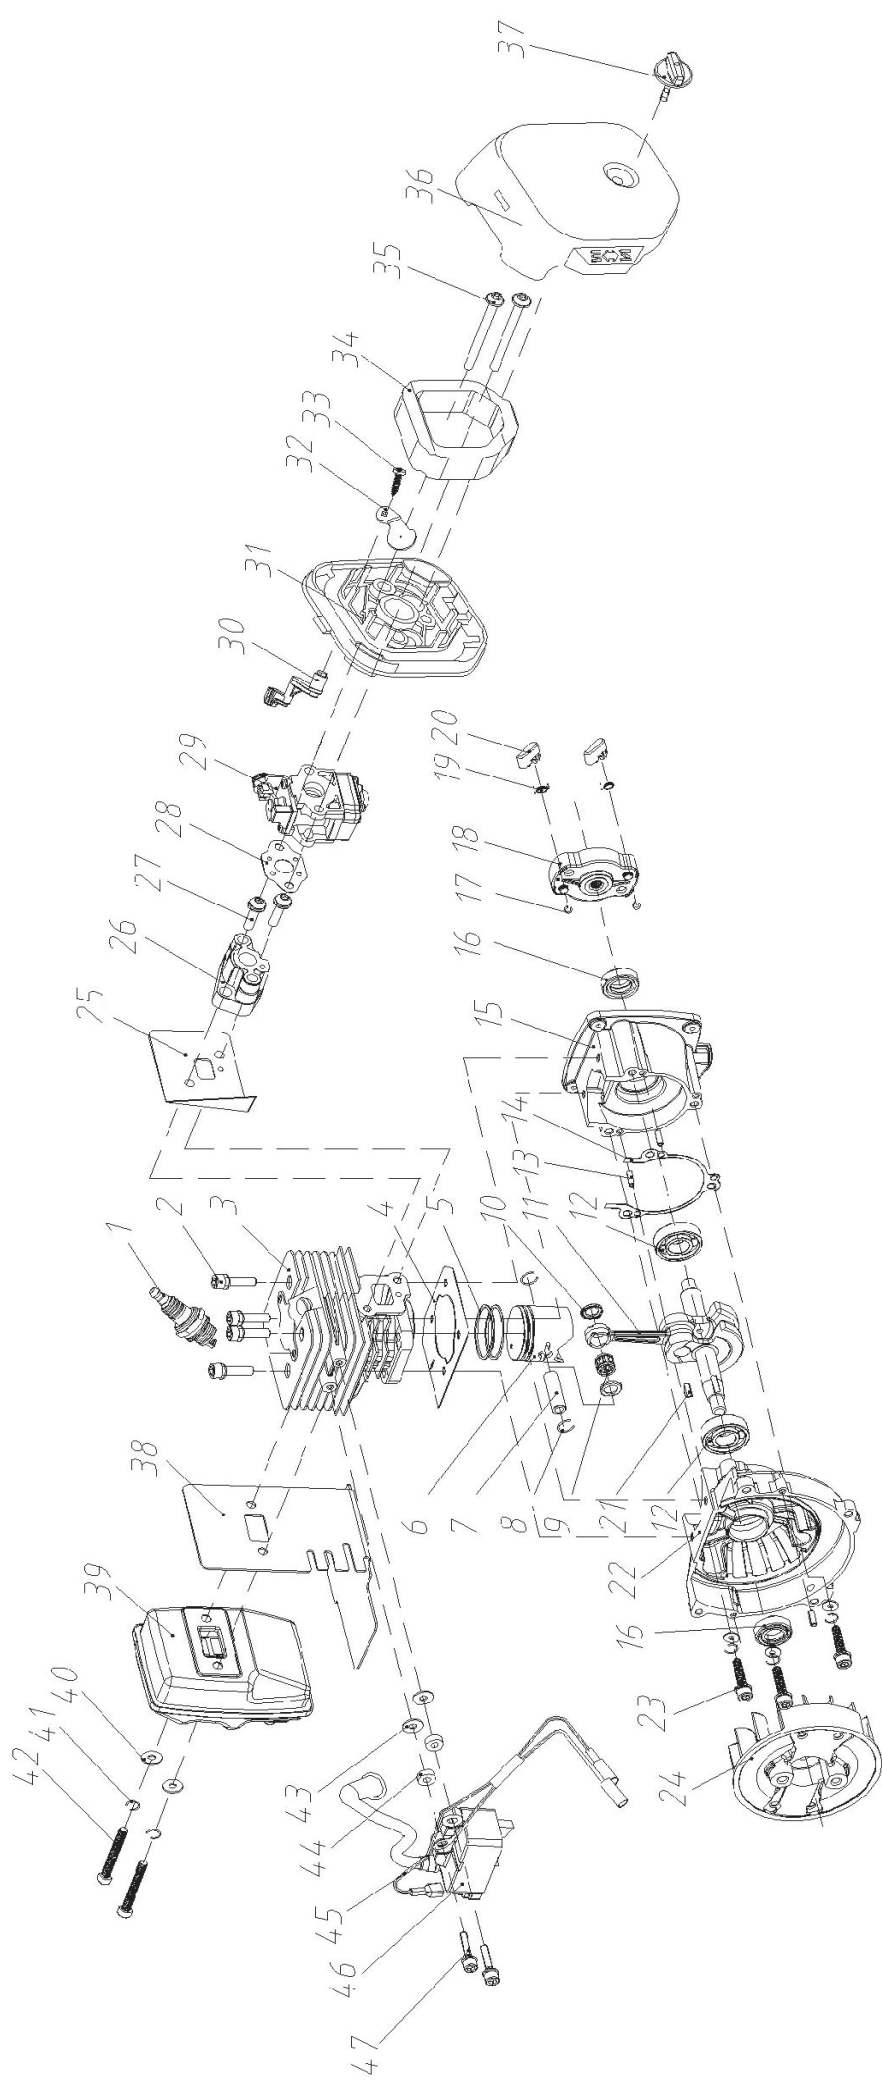

# GP26BV Parts List

Item No.	Part No.	Description
1	GP70050010068	Inlet Pipe (No. 1)
2	GP70050010069	Inlet Pipe (No. 2)
3	GP03010060056	Screw (M5x16)
4	GP03040020020	Washer 5
5	GP70030030284	Connect Cover
6	GP03010060078	Screw (M5x10)
7	GP70030180100	Connector Safety Cover
8	GP02050050002	Safety Switch
9	GP70030070032	Button Connector
10	GP03040050017	Washer 6
11	GP70030180012	Screw
12	GP70030030303	Fan Net Cover
13	GP02020160312	Wrest Spring Shaft
14	GP02020110048	Wrest Spring
15	GP70030010071	Rear Cochlea Cass
16	GP03030020002	Nut (M8x1)
17	GP02020070042	Shatter Tooth
18	GP70030090006	Impeller
19	GP03010010045	Screw (M5x30)
20	GP02080020046	Left Handle Rubber Cover
21	GP70030010055	Front Cochlea Case
22	GP02020160117	Pedestal
23	GP70050030063	Fuel Tank
24	GP03010040057	Nst5*20
25	GP70030160093	Lower Handle
26	GP02020160398	Throttle Lever Shaft
27	GP70030070109	Throttle Lever Handle
28	GP02050050111	Stop Switch Comp
29	GP02050050171	Short Stop Wire
30	GP70030160048	Upper Hangle
31	GP02080020046	Right Hangle Rubber Cover

Item No.	Part No.	Description
1	GP03130010013	Spark Plug RCJ6Y
2	GP03010010061	Bolt M5x20
3	GP70070130011	Cylinder
4	GP02070010020	Gasket,Cylinder
5	GP02020020003	Piston Ring
6	GP02010020006	Piston
7	GP02020010004	Pin,Piston 8X28
8	GP02020030017	Ring, Snap
9	GP03090020018	Needle Bearing
10	GP02020150007	Thrust Washer
11	GP02020120026	Crank Shaft Assy
12	GP03090010028	Bearing 6001/P5
13	GP03060010002	Pin B3x10
14	GP02070010110	Gasket,Crankcase
15	GP03050010014	Rear Crankcase
16	GP03100010009	Oil Seal 12X22x7
17	GP03120030003	Stop Ring
18	GP70070080010	Starter Pulley
19	GP02020110088	Starter Pawl Spring
20	GP70030140014	Starter Pawl
21	GP03070010001	Woodruff Key
22	GP70070050001	Front Crankcase
23	GP03010010045	Bolt M5x30