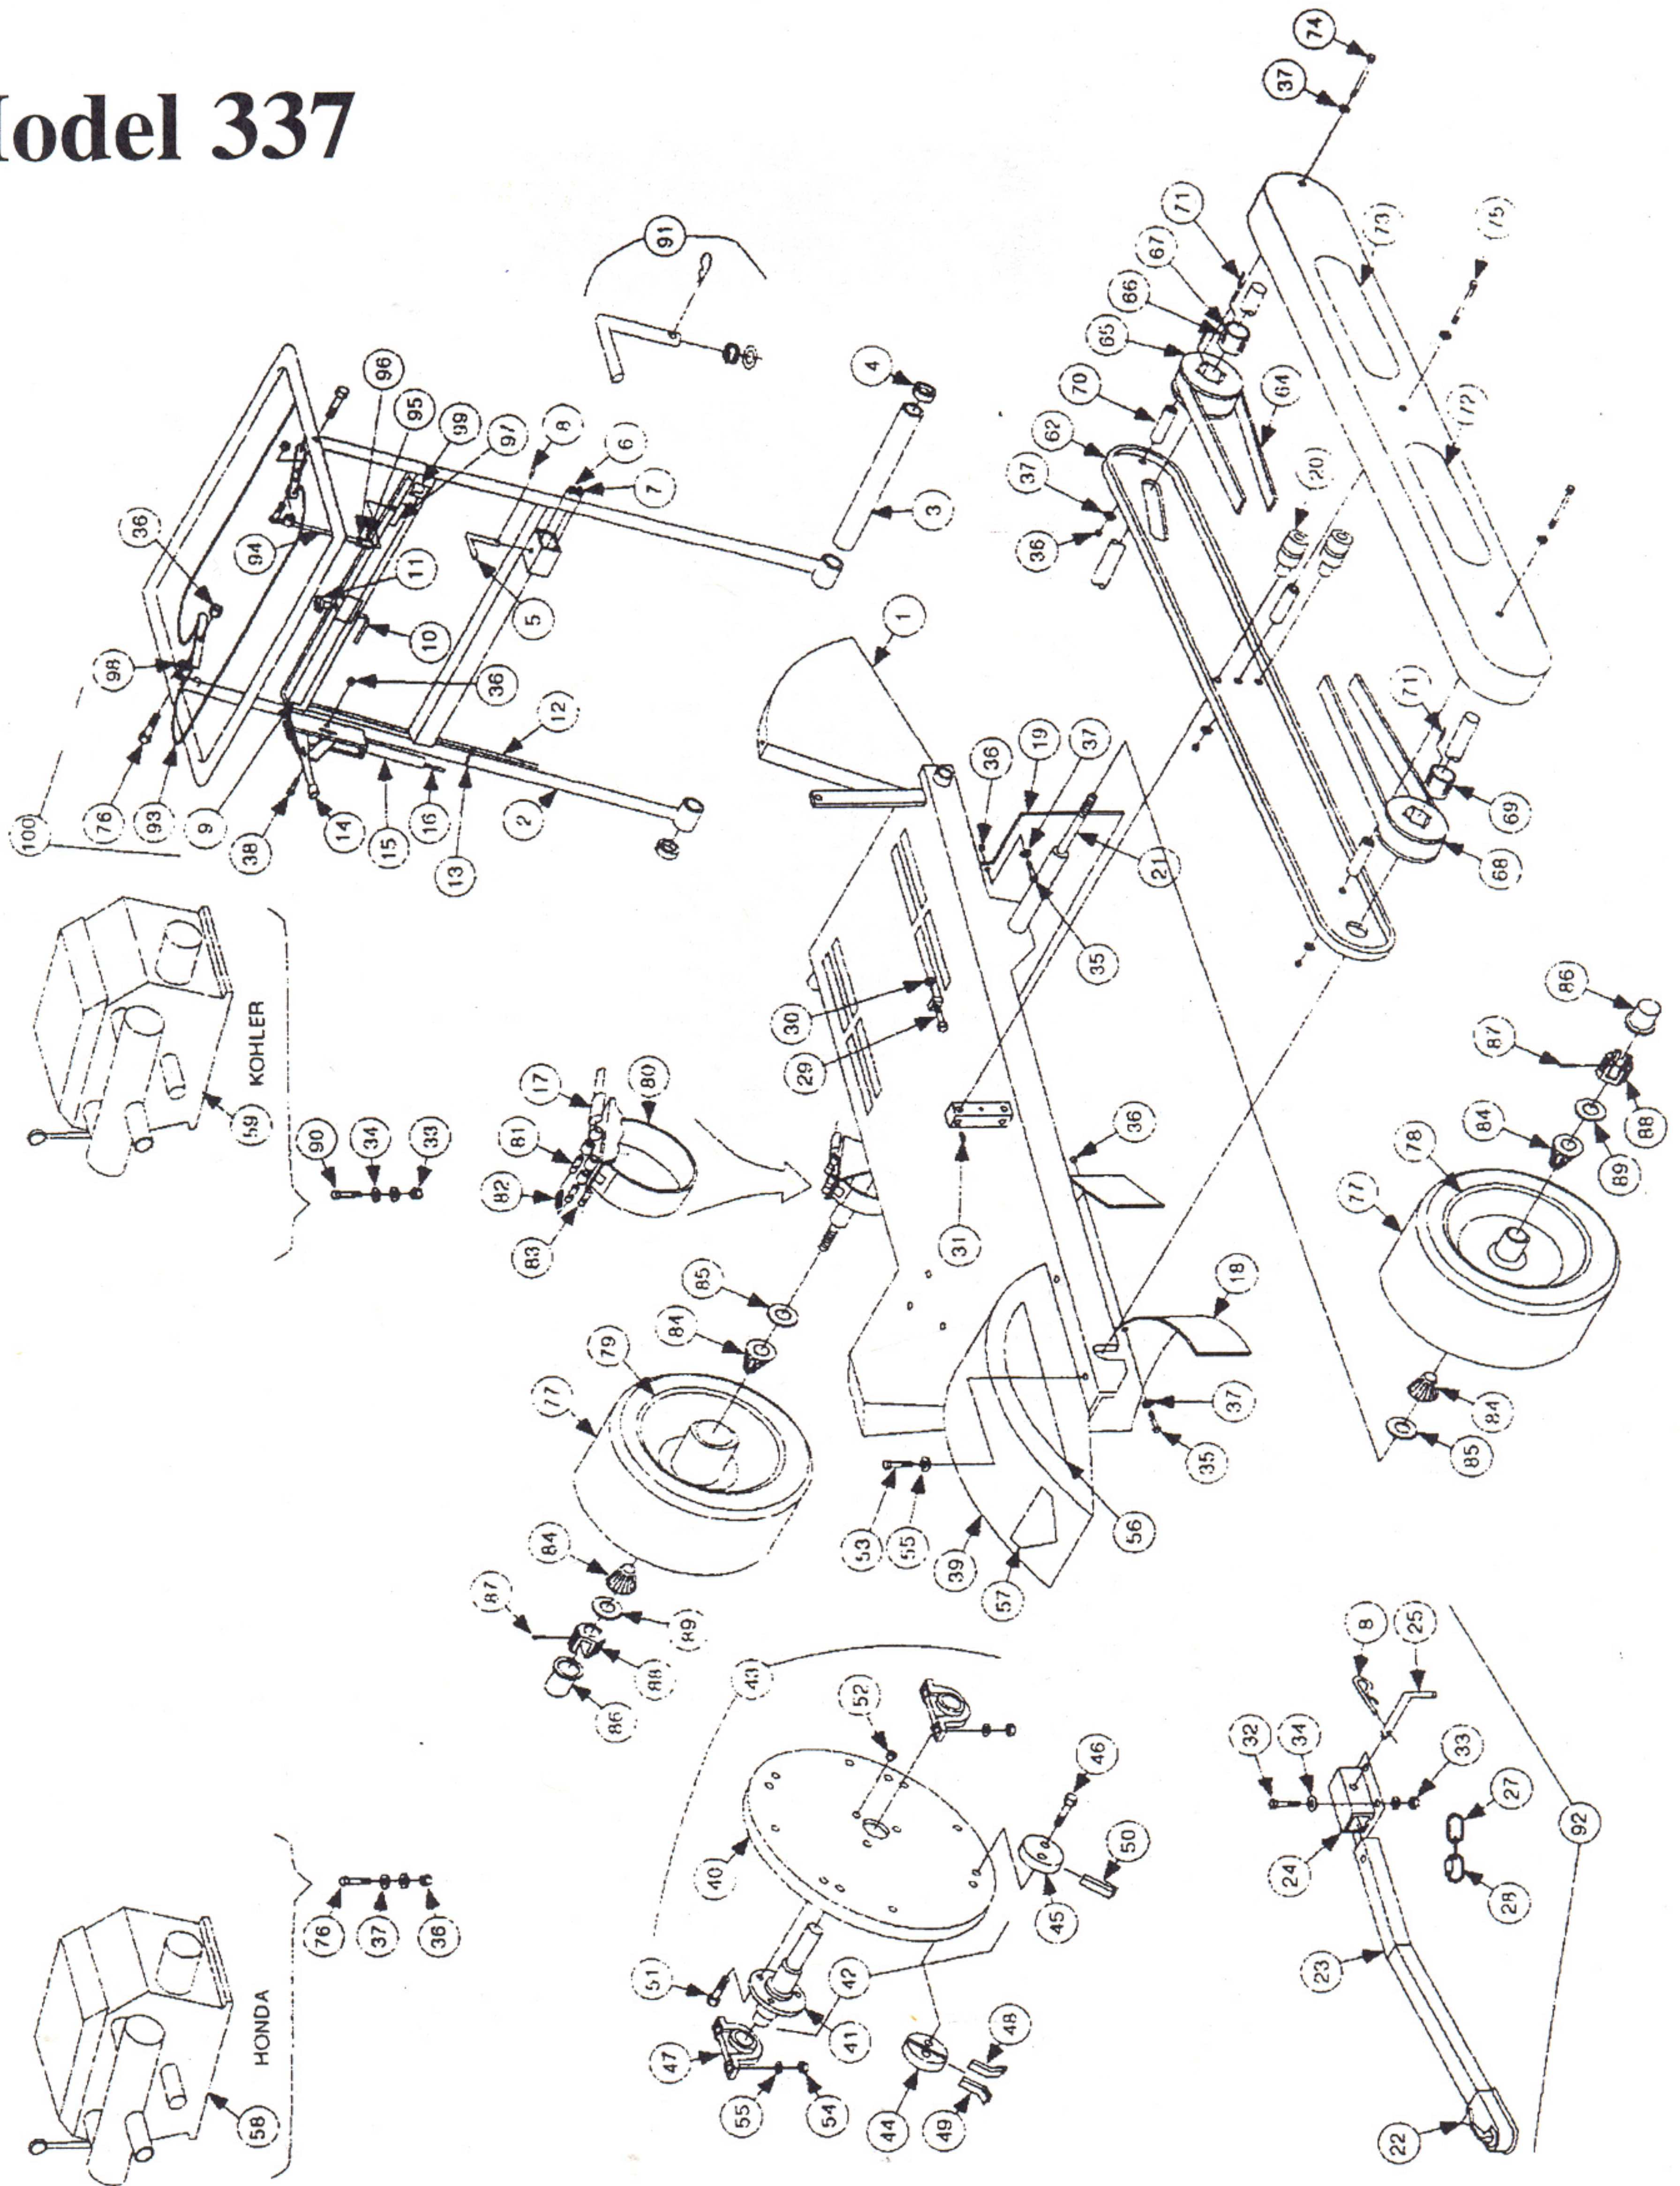

## Model 337

Item No.	Quantity	Part Number	Description
1	1	10160	Frame - Model 337
2	1	24080	Handle bar
3	1	24081	Connector bar
4	2	24116	Lock collar (including set screws)
5	1	24138	Bent pull pin, 5/8
6	1	24139	Spring 5/8
7	1	24140	Wash 5/8 USS
8	2	16167	Clip 3/16
9	1	16147	Sticker - Control Panel
10	1	16144	On-Off switch
11	1	16144-A	Knob
12	1	16211-H	Wire harness, 2 wire (Honda)
12	1	16211-K	Wire harness, 2 wire (Kohler)
13	6	16315	Cable tie
14	1	16148	Brake lever
15	1	16150	Outer brake housing, 44"
16	1	16149	Inner brake housing, 55"
17	1	10094	Brake bracket assembly
18	1	10098	Chute flap
19	1	10096	End flap
20	2	16133	Idler bearing
21	1	10037	Axle
22	1	16179	Coupler, 2" diameter
23	1	10161	Tow bar - bolt on
24	1	16146	Tow socket, bolt-on
25	1	16226	Pull pin 5/8"
27	1	16177	Safety chain 48"
28	2	16178	Chain connector
30	1	16122	3/8-16 hex nut
31	2	16130	5/16-18 set screw
32	4	16200	3/8-16 x 1 1/4 bolt
33	8	16193	3/8-16 lock nut
34	16	16129	Washer 3/8 USS