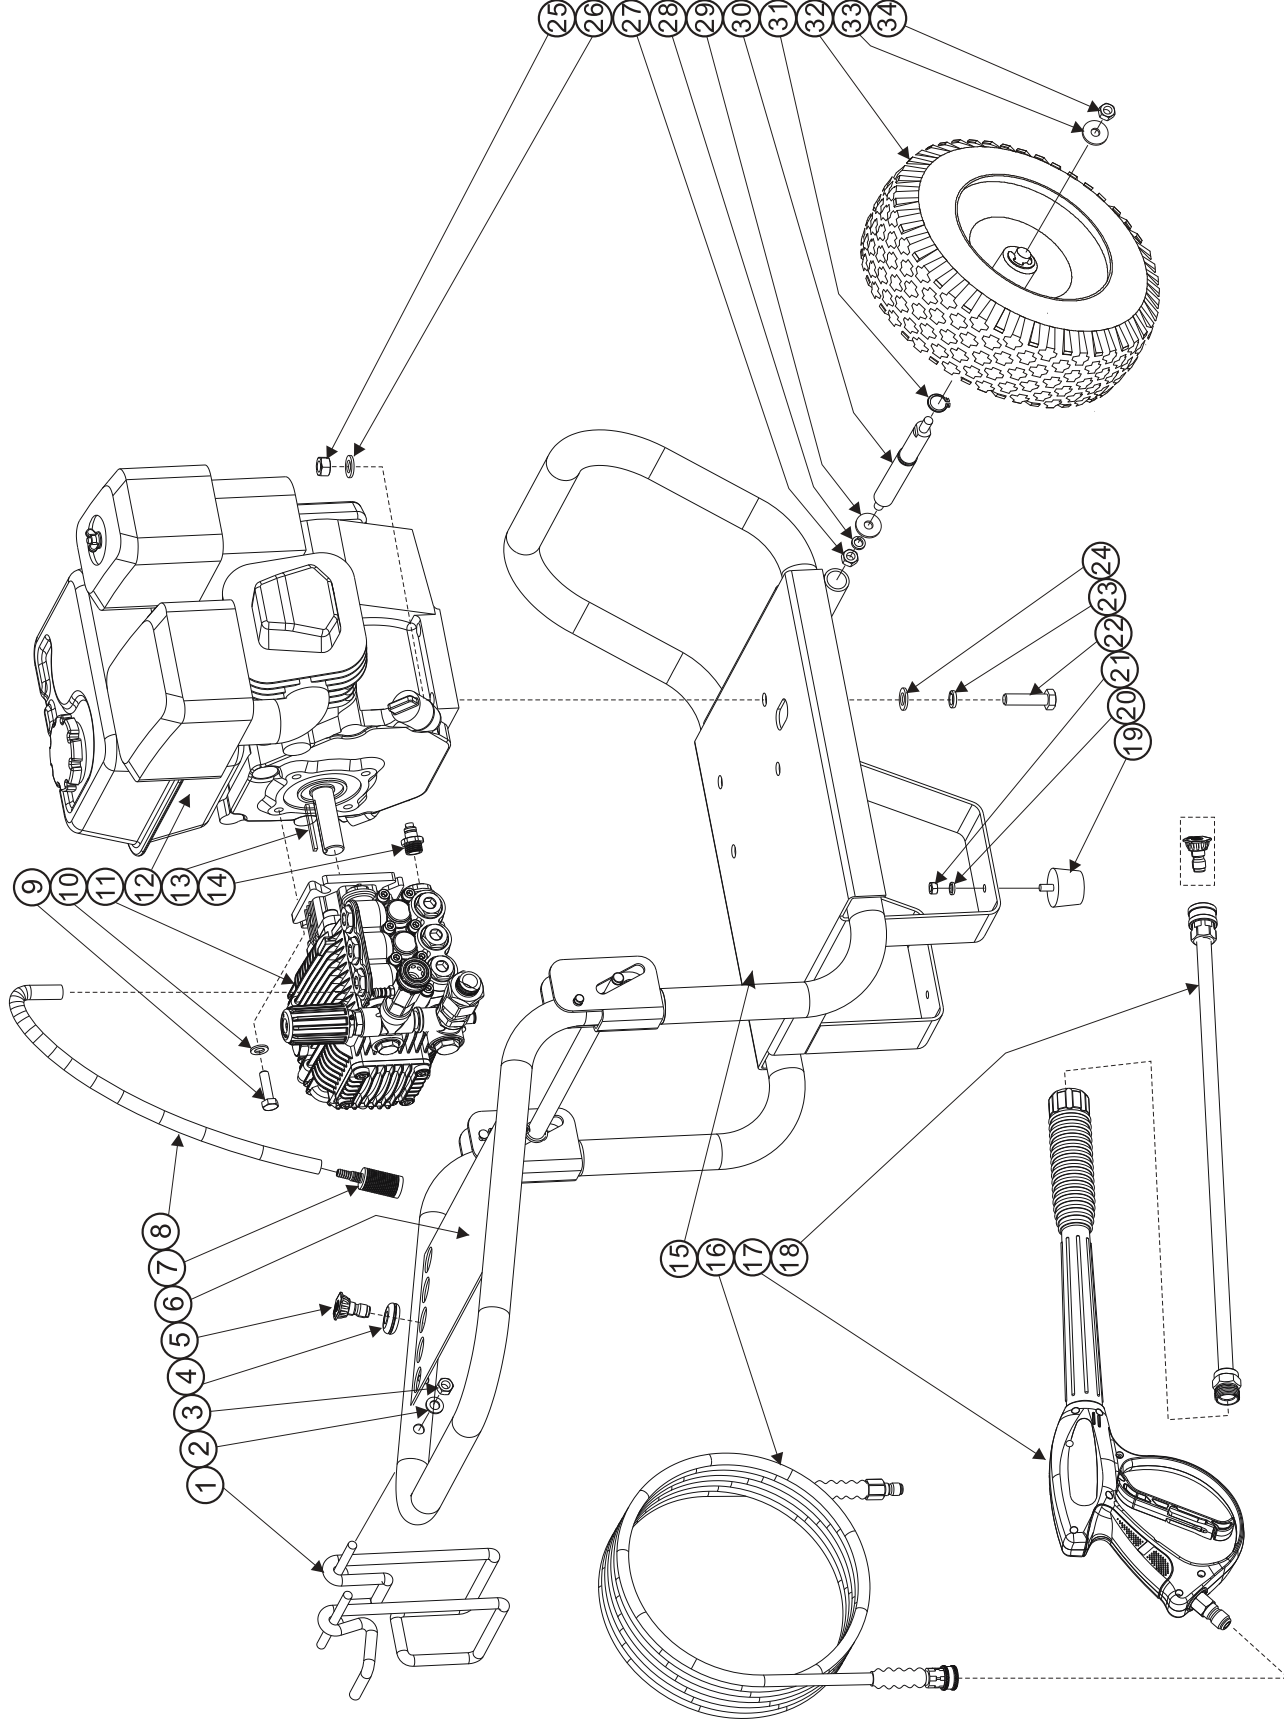

Machinery | Spares | Consumables
(Specialist suppliers to Tool Hire & Garden Machinery Dealers)

DAN3000A & DAN3600A

Parts List

Item	Part No.	Description
1	DAN3000A-1	Gun Holder & Hose Hook
2	DAN3000A-2	Plain Washer
3	DAN3000A-3	Fix Nut
4	DAN3000A-4	Grommet
5	MPMD4721	Nozzle Set
6		Decal
7	DAN3000A-7	Filter
8	DAN3000A-8	Chemical Inlet Hose
9	DAN3000A-9	Pump Fix Bolt Fits DAN300A
9	DAN3600A-9	Pump Fix Bolt Fits DAN3600A
10		Spring Washer
11	DAN3000A-PUMP	Pump Assembly Fits DAN300A
11	DAN3600A-PUMP	Pump Assembly Fits DAN3600A
12		Engine
13	DAN3000A-13	Key Fits DAN3000A
13	DAN3600A-13	Key Fits DAN3600A
14	DAN3000A-14	Thermal Protect Hose

Item	Part No.	Description
15		Frame
16	MPMD4623	High Pressure Hose
17		Spray Gun
18		Wand
19	DAN3000A-19	Rubber Foot
20	DAN3000A-20	Plain Washer
21	DAN3000A-21	Fix Nut
22		Engine Fix Bolt
23		Spring Washer
24		Plain Washer
25		Fix Nut
26		Spring Washer
27	DAN3000A-27	Axle Fix Nut
28	DAN3000A-28	Spring Washer
29	DAN3000A-29	Plain Washer
30	DAN3000A-30	Axle
31	DAN3000A-31	Clip
32	DAN3000A-32	Wheel
33	DAN3000A-33	Plain Washer
34	DAN3000A-34	Wheel Fix Nut