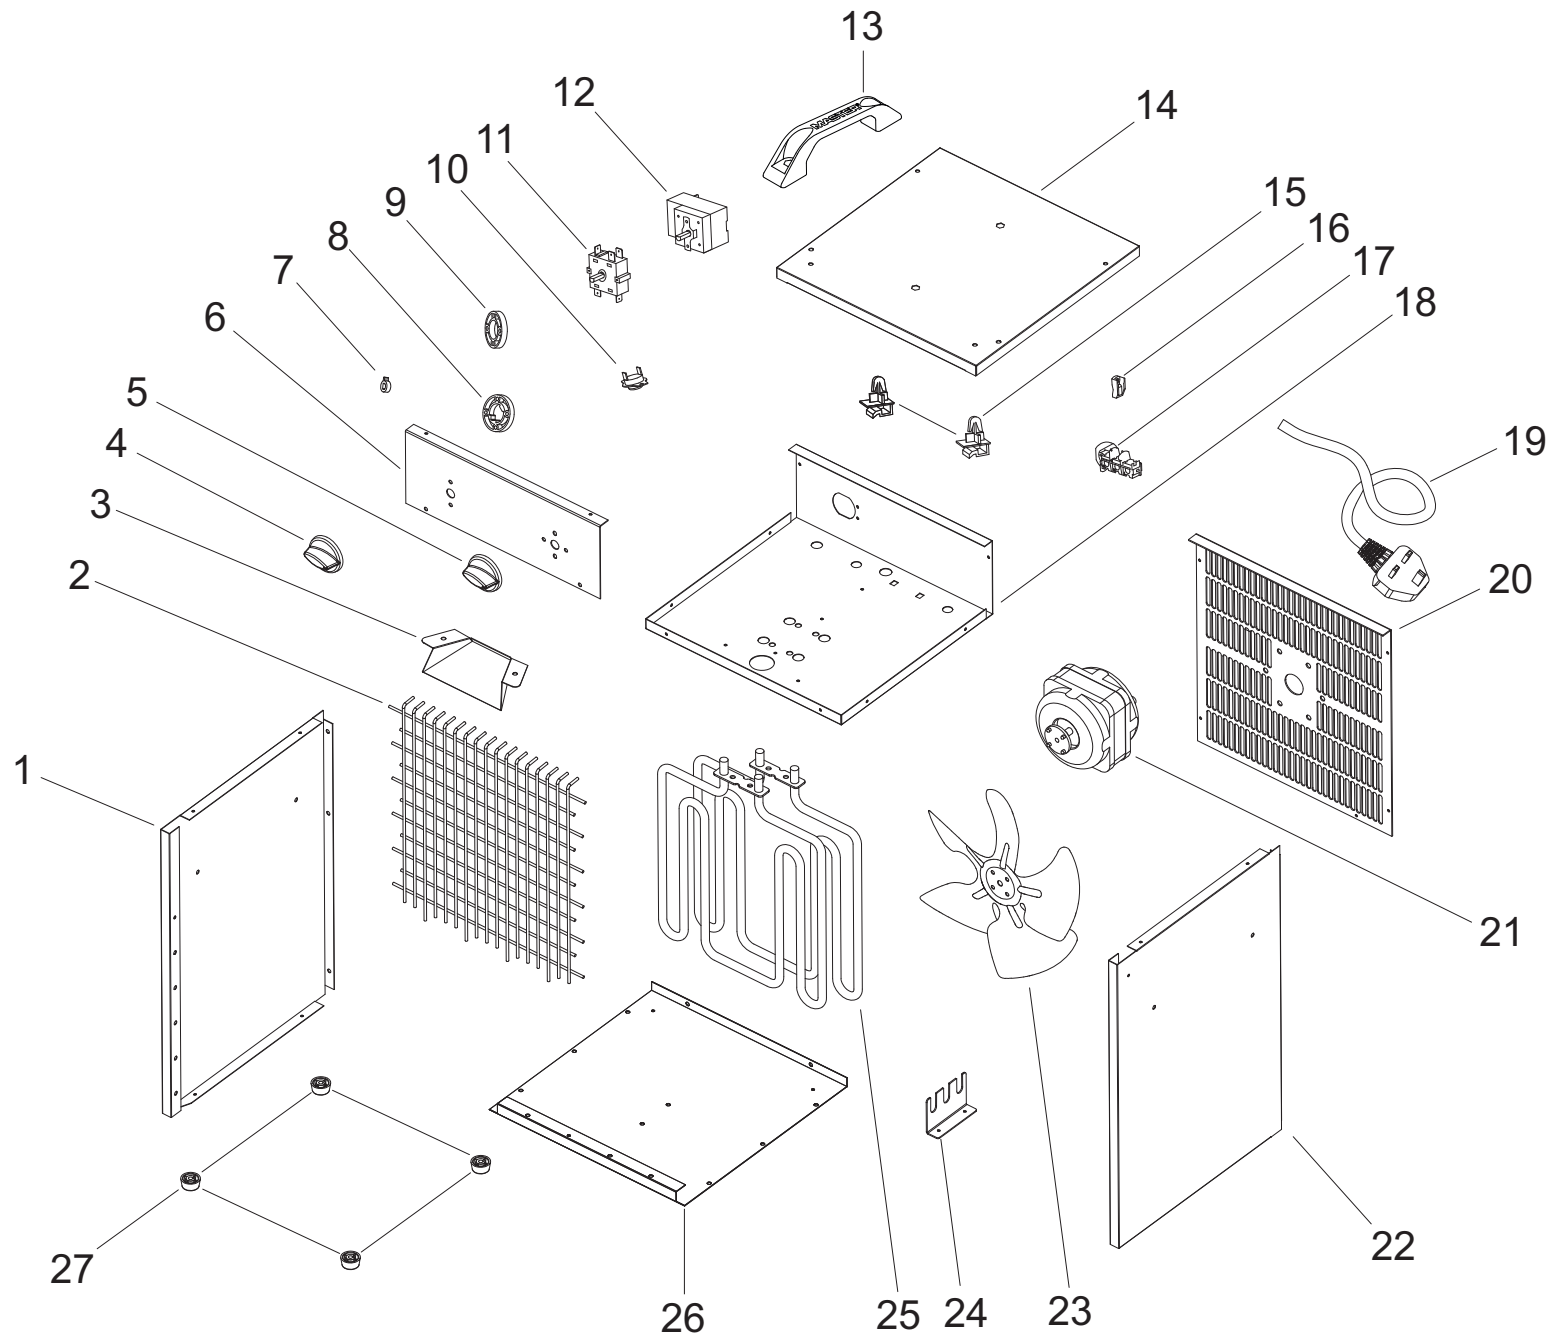

# MODEL B 3 EPB

UNIT 1

ILLUSTRATED PARTS BREAKDOWN

Rev. -- October 2016

From Serial Number: 01C36018089

# MODEL B 3 EPB

UNIT 2

PARTS LIST

Pos.	Code N°	Description	Rev.- - October 2016
1	4615.718	RIGHT PANEL	
2	4615.721	GRILLE	
3	4615.723	TEMPERATURE PROTECTION BRACKET	
4	4615.758	THERMOSTAT SWITCH KNOB	
5	4615.757	FAN SWITCH KNOB	
6	4615.724	FRONTAL PANEL	
7	4615.270	SWITCH GEAR BLOCK	
8	4615.755	SWITCH GASKET	
9	4615.759	THERMOSTAT GASKET	
10	4615.206	SAFETY THERMOSTAT	
11	4615.741	SELECTOR	
12	4615.272	THERMOSTAT	
13	4162.934	HANDLE	
14	4615.720	UPPER PANEL	
15	4615.750	PROBE FIXED FRAME	
16	4615.749	THERMINAL BINDER PLATE	
17	4615.711	TERMINAL COMPONENT	
18	4615.732	BASE	
19	4615.762	POWER CORD	
20	4615.722	REAR PANEL	
21	4615.702	ELECTRICAL MOTOR	
22	4615.719	LEFT PANEL	
23	4615.202	FAN	
24	4615.729	RESISTANCE BRACKET	
25	4615.706	RESISTANCE	
26	4615.727	LOWER PANEL	
27	4615.752	RUBBER FOOT	