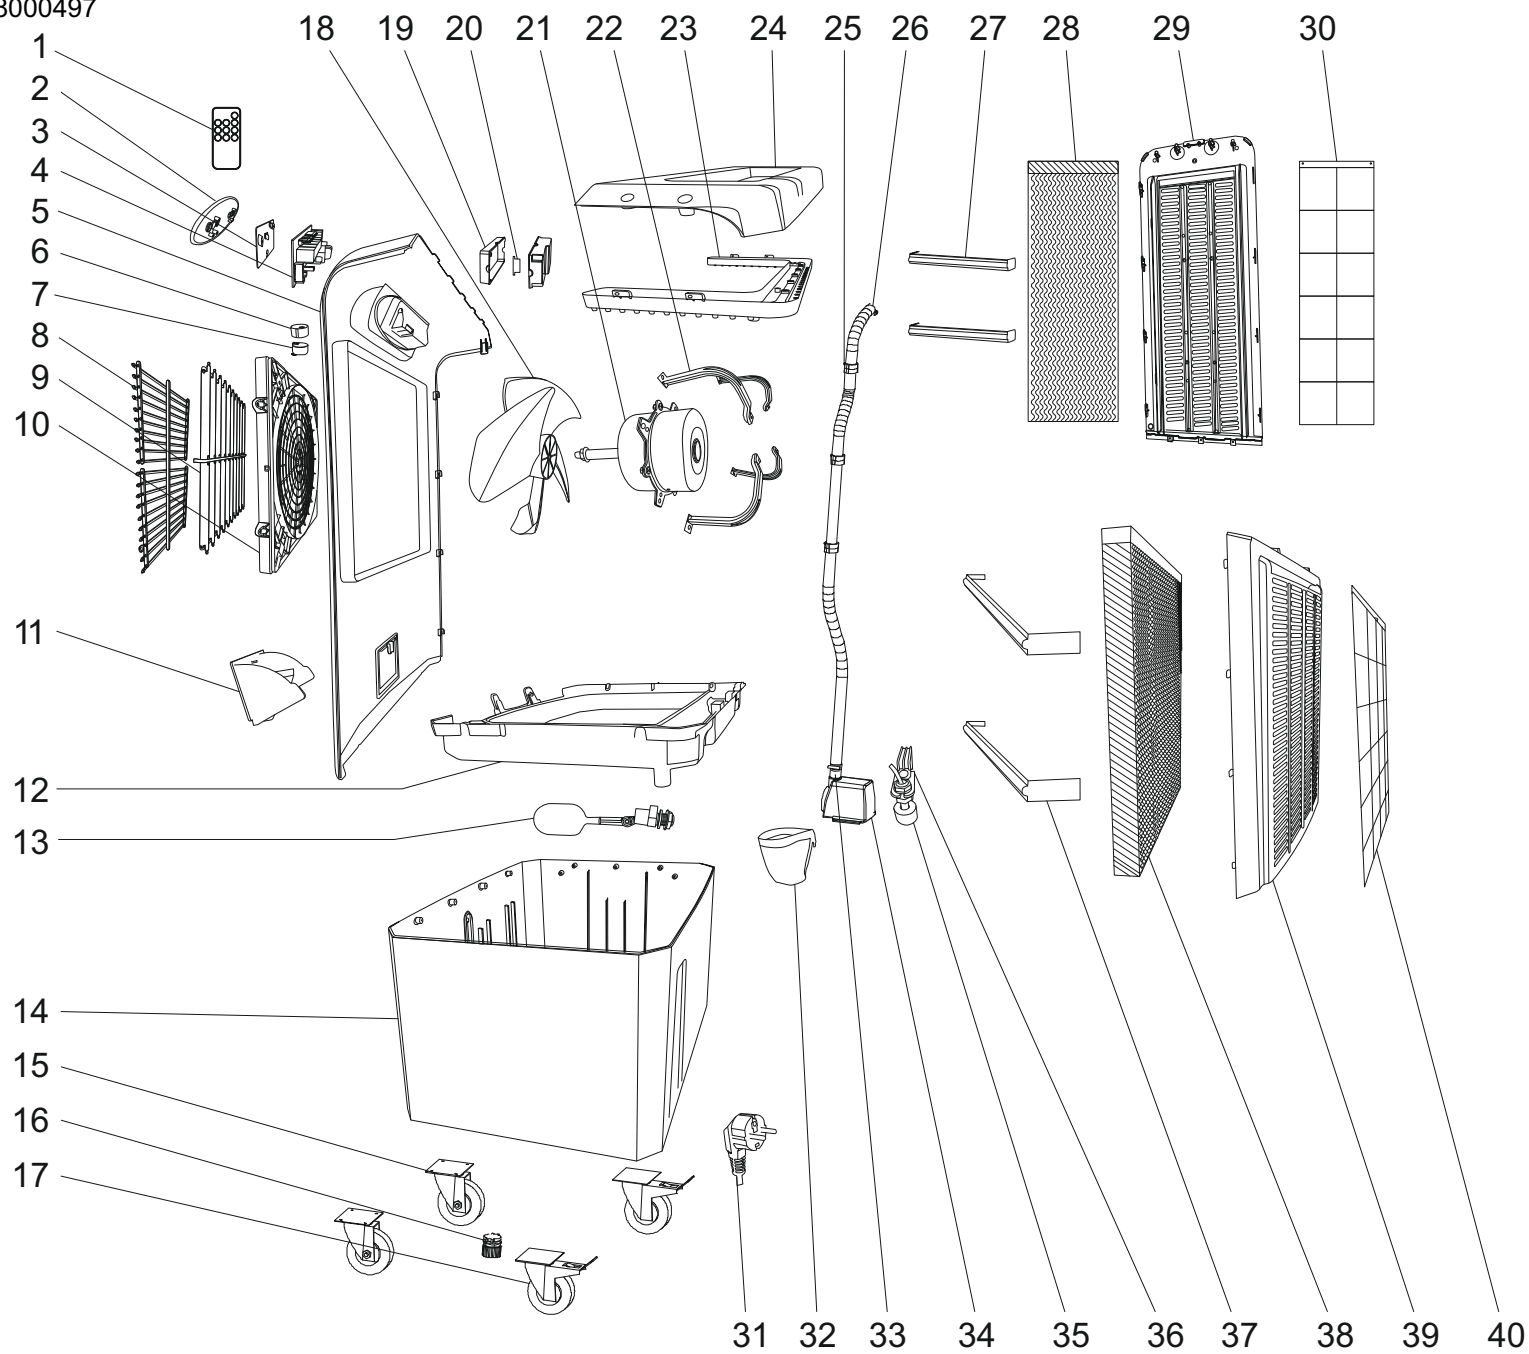

# MODEL CCX 4.0

UNIT 1

ILLUSTRATED PARTS BREAKDOWN

Rev. - - Apr. 2018

From Serial Number: 77438000497

# MODEL CCX 4.0

UNIT 2

PARTS LIST

Rev. - - Apr. 2018

Pos.	Code N°	Description
1	4141.044	REMOTE CONTROL
2	4141.045	CONTROL PANEL
3	4141.046	DISPLAY BOARD
4	4141.047	PC BOARD
5	4141.048	FRONT PANEL
6	4141.049	SWING MOTOR CAP
7	4141.050	SWING MOTOR
8	4141.051	OUTSIDE SWING BLADE
9	4141.052	INSIDE SWING BLADE
10	4141.053	FRONT GRILL
11	4141.054	WATER INLET
12	4141.055	SINK
13	4141.056	FLOAT VALVE
14	4141.057	WATER TANK
15	4141.058	FRONT WHEEL
16	4141.059	DRAIN VALVE
17	4141.060	BACK WHEEL
18	4141.061	FAN
19	4141.062	SWITCH BOX
20	4141.063	CAPACITOR
21	4141.064	FAN MOTOR
22	4141.065	FAN BRACKET
23	4141.066	WATER DISTRIBUTOR
24	4141.067	TOP COVER
25	4141.068	PIPE CLAMP
26	4141.069	WATER PIPE
27	4141.070	SIDE COOLING PAD BRACKET
28	4141.071	SIDE COOLING PAD
29	4141.072	SIDE PANEL
30	4141.073	SIDE DUST NET
31	4141.074	POWER CORD
32	4141.075	PUMP FILTER
33	4141.076	CLIP
34	4141.077	WATER PUMP
35	4141.078	WATER LEVEL SENSOR
36	4141.079	WATER PUMP BRACKET
37	4141.080	BACK COOLING PAD BRACKET
38	4141.081	BACK COOLING PAD
39	4141.082	BACK PANEL
40	4141.083	BACK DUST NET

UNIT 2

RECOMMENDED SPARE PARTS

Rev. - - Apr. 2018

Pos.	Code N°	Description
1	4141.044	REMOTE CONTROL
3	4141.046	DISPLAY BOARD
4	4141.047	PC BOARD
7	4141.050	SWING MOTOR
20	4141.063	CAPACITOR
21	4141.064	FAN MOTOR
28	4141.071	SIDE COOLING PAD
30	4141.073	SIDE DUST NET
34	4141.077	WATER PUMP
35	4141.078	WATER LEVEL SENSOR
38	4141.081	BACK COOLING PAD
40	4141.083	BACK DUST NET