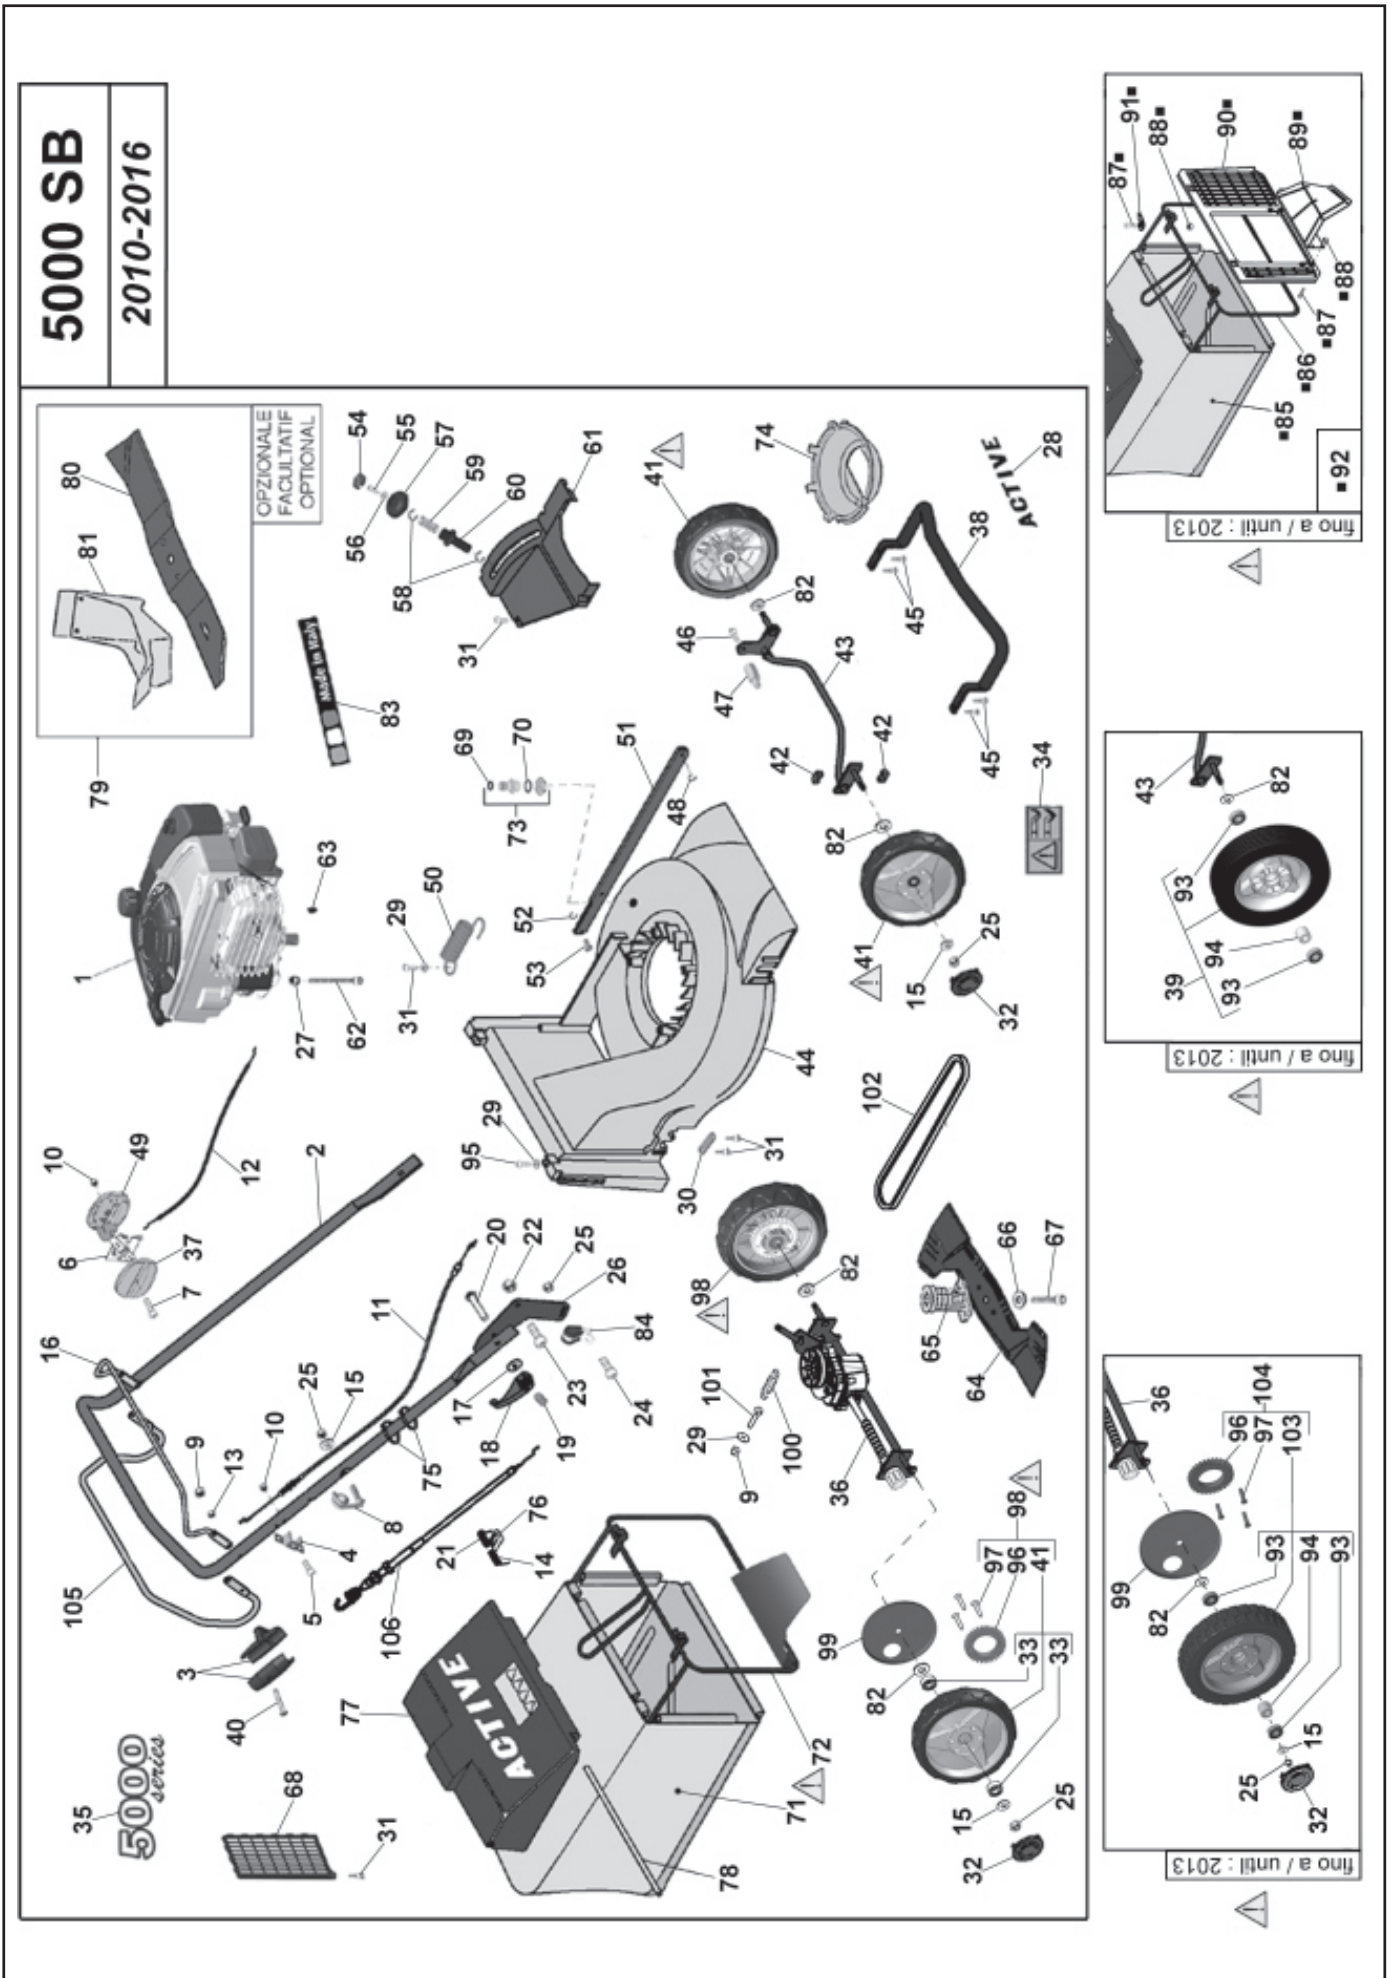

Rasaerba - Tondeuses - Lawn mowers (5000 SB)