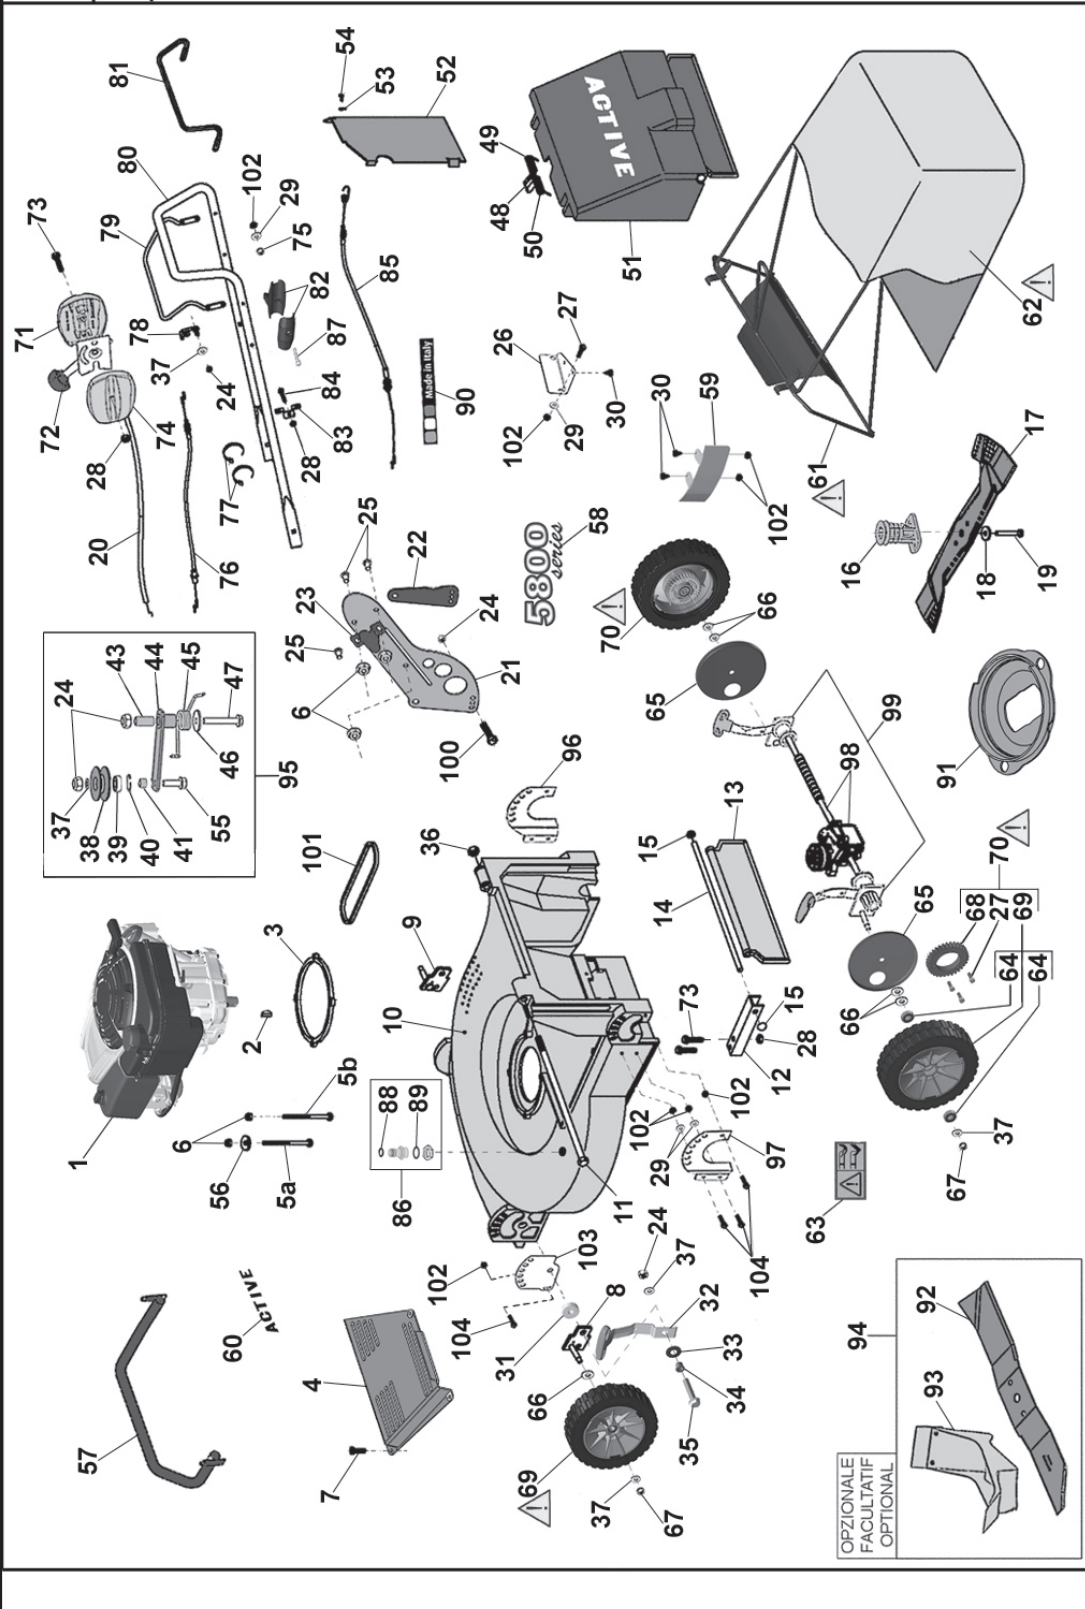

5800 SB
2010-2016

fino a / until : 2013

Rasaerba - Tondeuses - Lawn mowers (5800 SB)