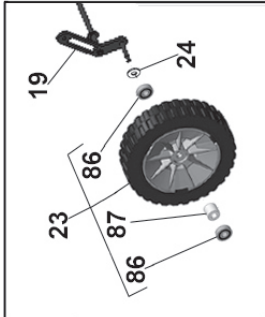

RICAMBI RASAERBA
PIECES DETACHEES TONDEUSES
LAWN MOWERS SPARE PARTS

MULCHING

5500 SVB

5350 SB

5500 SVB

2014

fino a / until : 2013

fino a / until : 2013