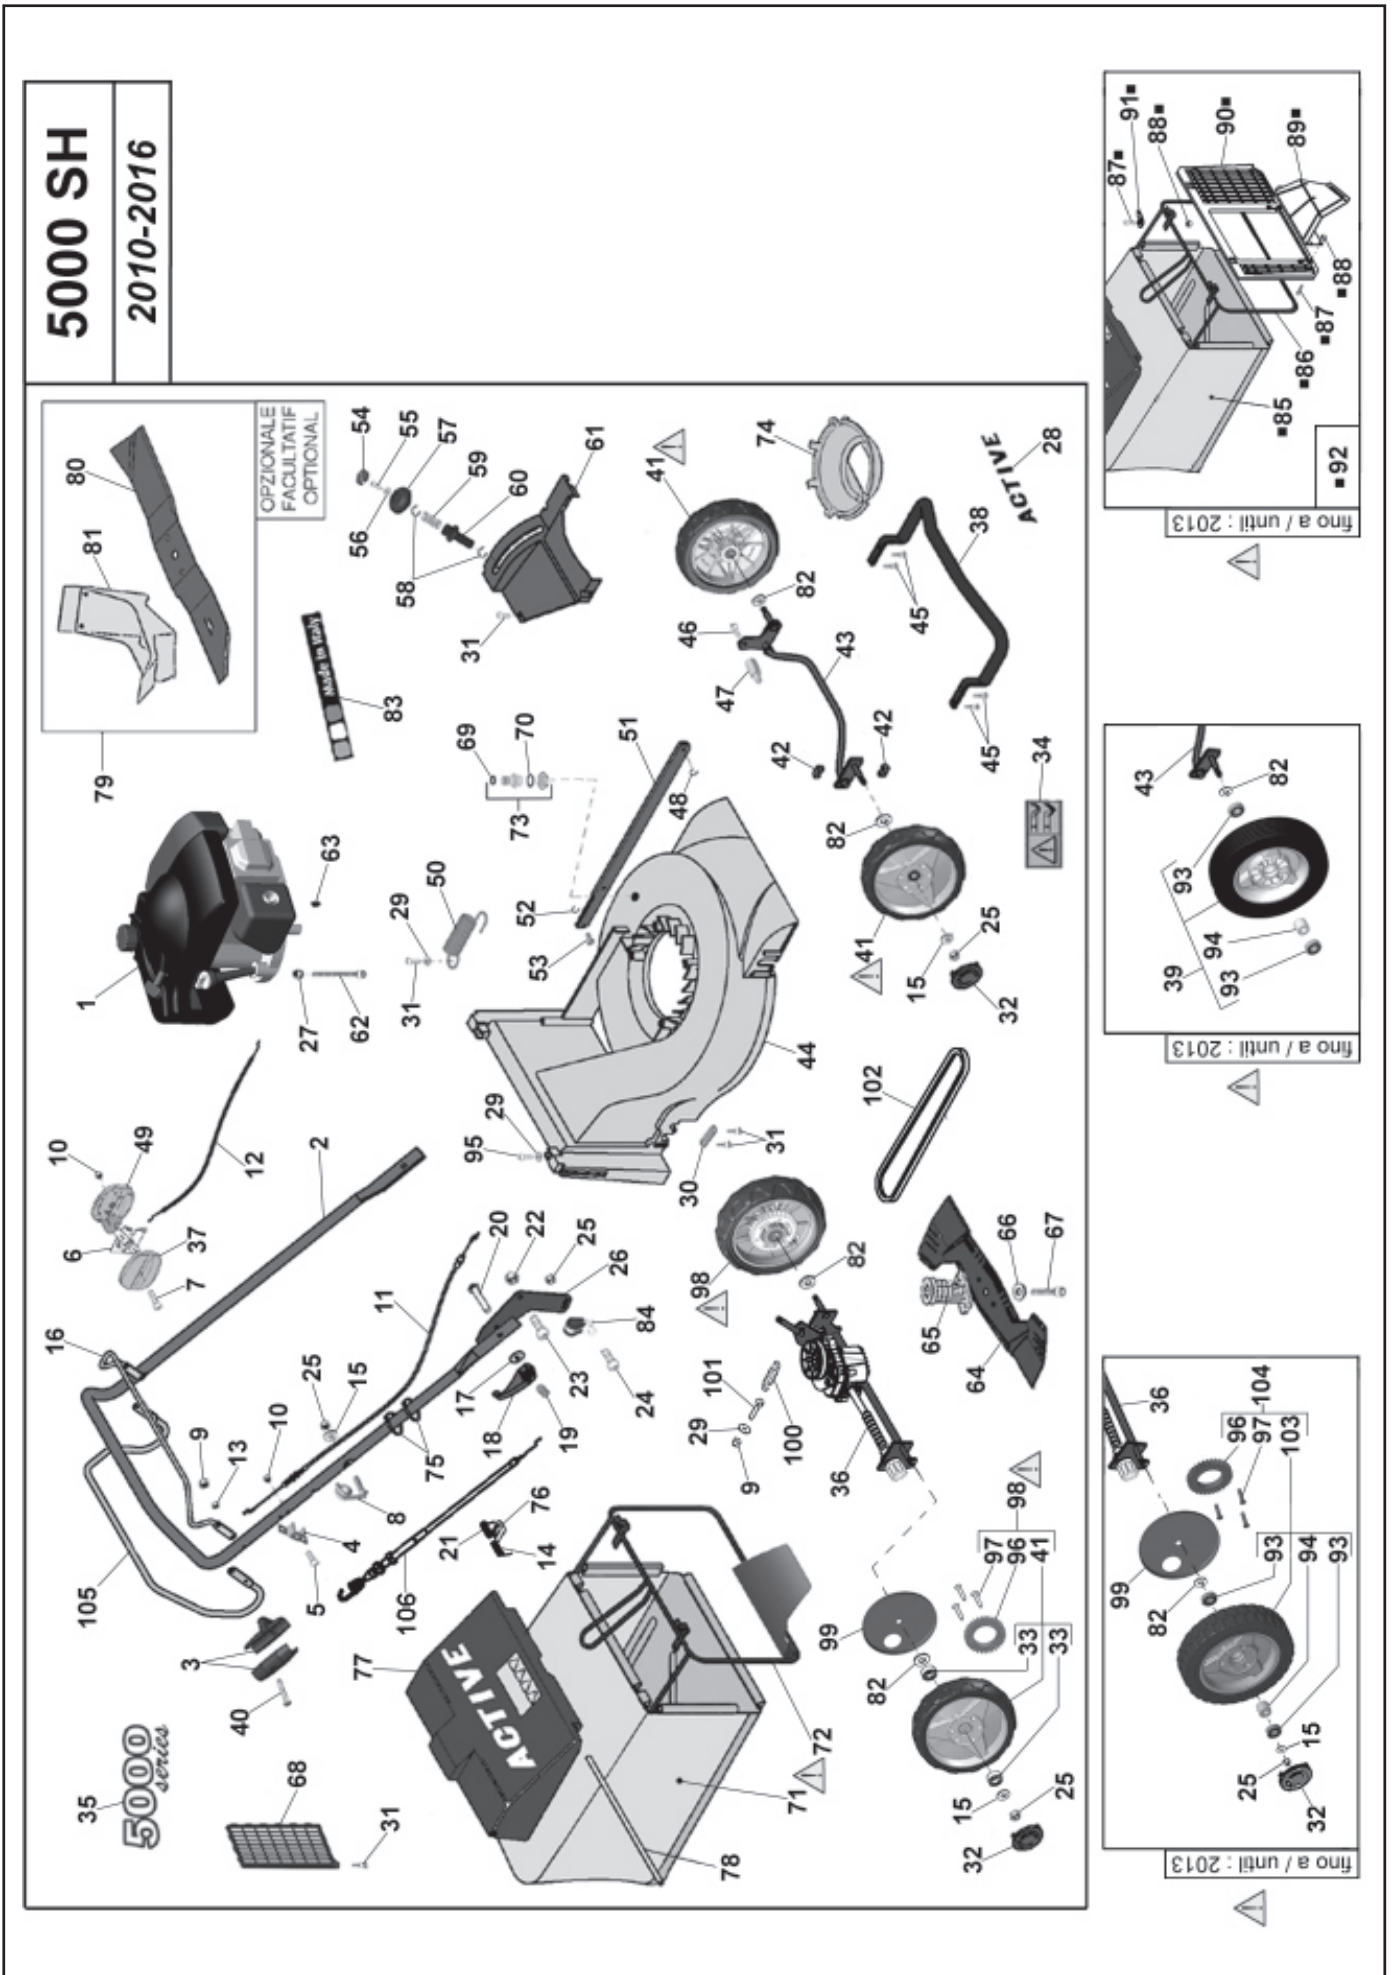

Rasaerba - Tondeuses - Lawn mowers (5000 SH)