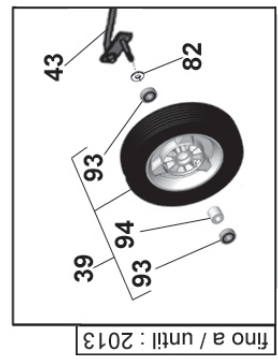

5000 B
2010-2016

Rasaerba - Tondeuses - Lawn mowers (5000 B)