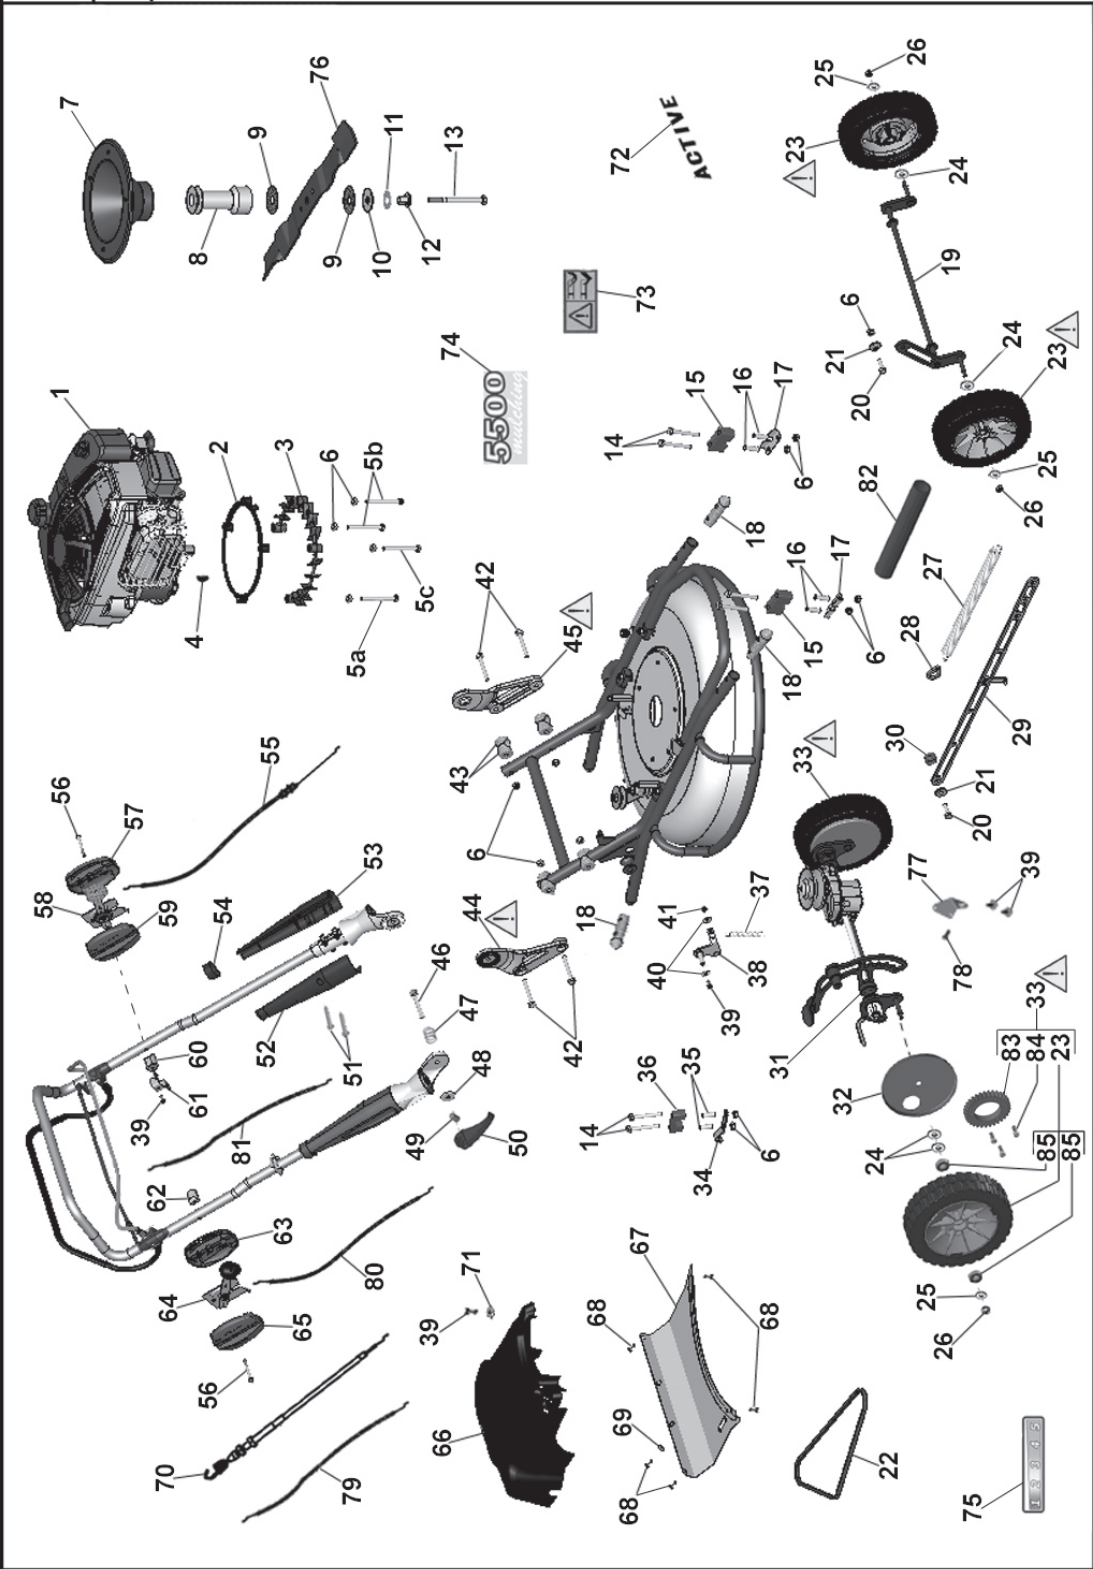

RICAMBI RASAERBA
PIECES DETACHEES TONDEUSES
LAWN MOWERS SPARE PARTS

MULCHING

5500 SVB

5350 SB

5500 SVB

2014

fino a / until : 2013

fino a / until : 2013