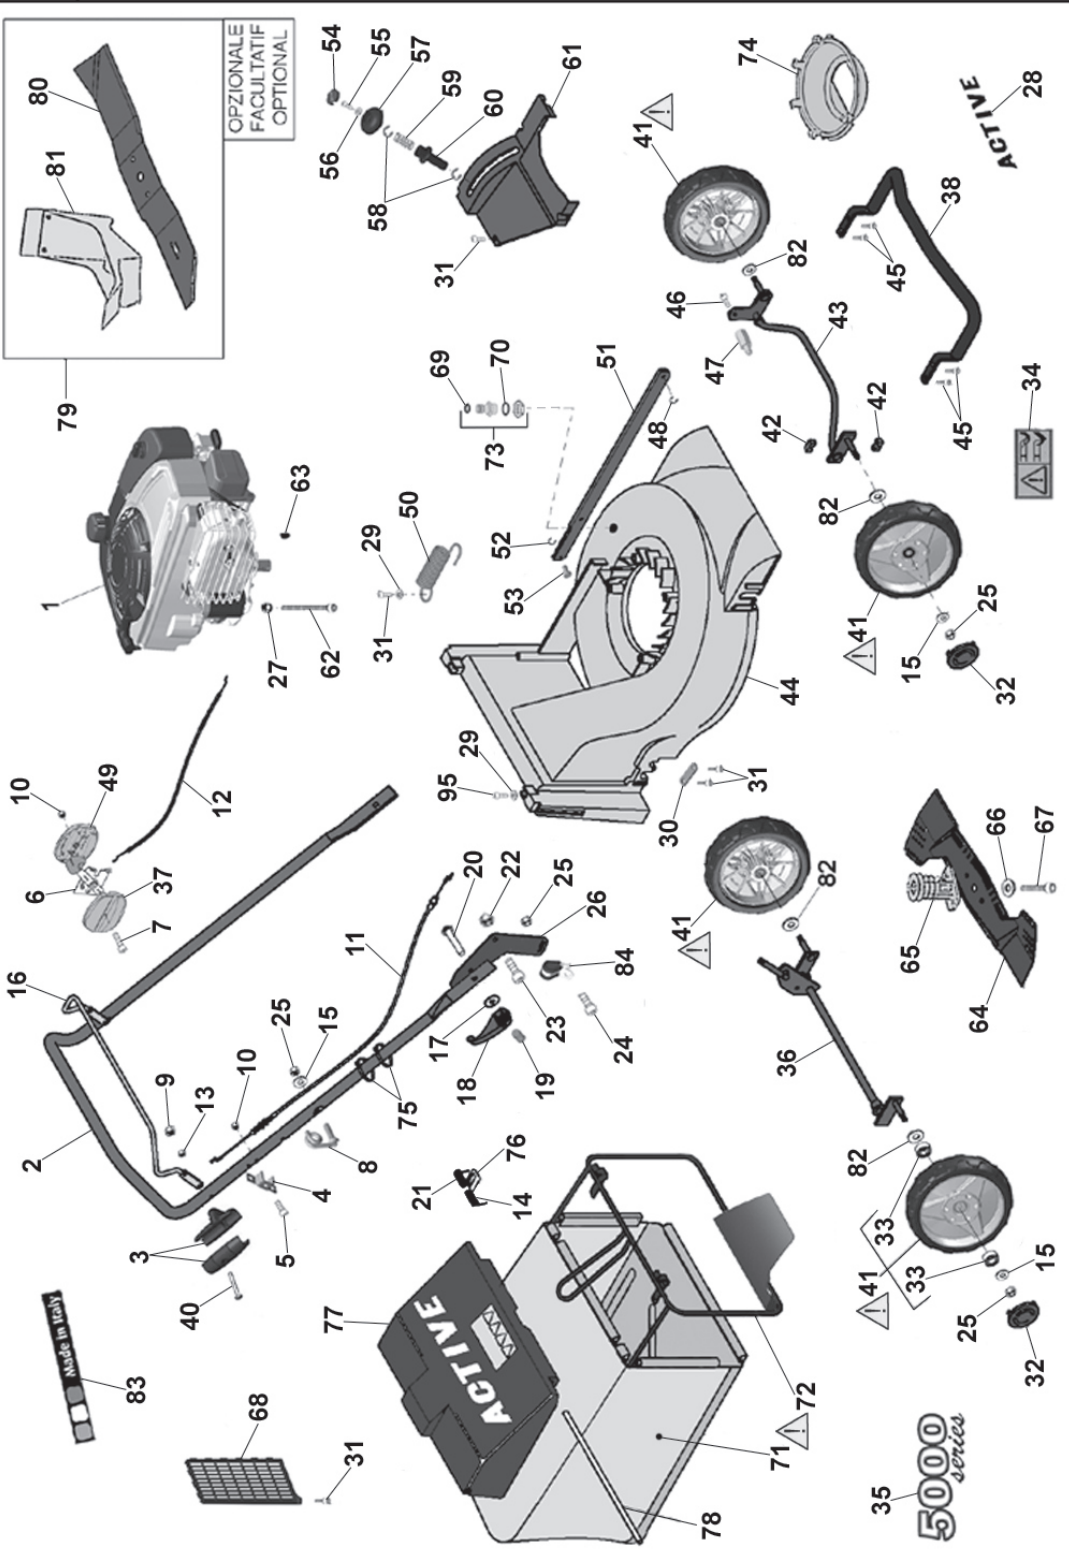

5000 B
2010-2016

Rasaerba - Tondeuses - Lawn mowers (5000 B)