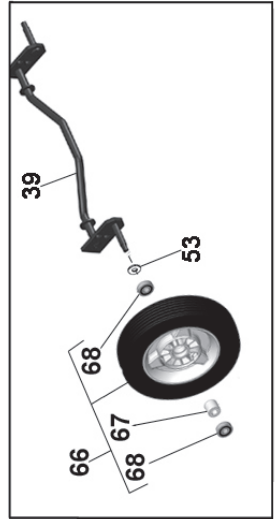

4200 B
2013-2016

Rasaerba - Tondeuses - Lawn mowers (4200 B)

RIF. REF.	COD. N° / P P / N°	Q.	DESCRIZIONE - DESCRIPTION	RIF. REF.	COD. N° / P P / N°	Q.	DESCRIZIONE - DESCRIPTION
1	50242	1	MOTORE - MOTEUR - ENGINE	37	50461	1	MOLLA - RESSORT - SPRING
2	50380	1	MANUBRIO - GUIDON - HANDLE BAR	38	50459	2	SUPPORTO - SUPPORT - BRACKET
3	50617	2	STAFFA - ETRIER - STIRRUP	39	50410	1	ASSALE - AXE - AXLE
4	50206	1	STAFFA - ETRIER - STIRRUP	40	50597	1	MOLLA - RESSORT - SPRING
5	40092	1	VITE - VIS - SCREW	41	50107	4	RUOTA - ROUE - WHEEL
6	20917	2	DADO - ECROU - NUT	42	50458	2	SUPPORTO - SUPPORT - BRACKET
7	51158	1	ATTACCO ACQUA - RACCORDEMENT à L'EAU - WATER CONNECTION (M 16)	43	50880	1	GOMMA ADESIVA - CAOUTCHOUC - RUBBER
	50209		ATTACCO ACQUA - RACCORDEMENT à L'EAU - WATER CONNECTION (M 20)	44	50414	1	CARTER - CAPOT - HOUSING (Rosso - Red)
8	50105	1	GUIDA - SUPPORT - BRACKET		50585		CARTER - CAPOT - HOUSING (Grigio - Gray)
9	20289	6	DADO - ECROU - NUT	45	50468	1	TAPPO MULCHING - FERMA TURE - MULCHING PLUG
10	23755	1	GOMMINO - CAOUTCHOUC - RUBBER	46	50429	2	LEVA - LEVIER - LEVER
11	50631	1	CAVO - CABLE (Freno - Brake)	47	22798	4	VITE - VIS - SCREW
12	50511	1	GOMMINO - CAOUTCHOUC - RUBBER (M16)	48	51007	1	STAFFA - ETRIER - STIRRUP
	23758		GOMMINO - CAOUTCHOUC - RUBBER (M20)	49	50423	1	ASSALE - AXE - AXLE
13	50314	2	FASCETTA - CLIP	50	50479	1	CARTER - CAPOT - COVER
14	20788	9	DADO - ECROU - NUT	51	51290	1	TAPPO MULCHING - FERMA TURE - MULCHING PLUG
15	20711	9	RONDELLA - RONDELLE - WASHER	52	50149	1	TELAIO - CHASSIS - FRAME
16	51264	1	MANIGLIA - POIGNEE - HANDLE	53	20790	4	RONDELLA - RONDELLE - WASHER
17	21686	2	RONDELLA - RONDELLE - WASHER	54	50659	1	VITE - VIS - SCREW
18	50025	2	MANOPOLA - POIGNEE - HANDLE	55	50463	1	TELA - TOILE - CANVAS (Verde - Green)
19	22045	2	VITE - VIS - SCREW		50728		TELA - TOILE - CANVAS (Nera - Black)
20	50668	2	VITE - VIS - SCREW	56	50663	2	DADO - ECROU - NUT
21	50909	1	ADESIVO - ADHESIF - ADHESIVE	57	50641	1	VITE - VIS - SCREW
22	50042	2	PIASTRA - PLAQUE - PLATE	58	50538	1	RONDELLA - RONDELLE - WASHER
23	50439	1	STAFFA - ETRIER - STIRRUP (SX)	59	50607	1	MOZZO - MOYEUX - HUB (Ø22,2)
24	40007	4	VITE - VIS - SCREW	60	50417	1	LAMA - LAME - BLADE (41 cm)
25	50666	3	DADO - ECROU - NUT	61	50412	1	CARTER - CAPOT - COVER
26	50437	1	STAFFA - ETRIER - STIRRUP (DX)	62	40720	3	VITE - VIS - SCREW
27	50657	4	VITE - VIS - SCREW	63	50305	1	CHIAVETTA - CLAVETTE - KEY
28	50469	1	GOMMINO - CAOUTCHOUC - RUBBER	64	51171	1	ADESIVO - ADHESIF - ADHESIVE
29	50656	2	VITE - VIS - SCREW	65	20176	1	DADO - ECROU - NUT
30	50457	2	SUPPORTO - SUPPORT - BRACKET	66	50690	4	RUOTA - ROUE - WHEEL
31	50662	6	VITE - VIS - SCREW	67	50544	4	DISTANZIALE - ENTRETOISE - SPACER
32	50020	4	COPRI MOZZO - COUVERCLE - WHEEL COVER	68	50667	8	CUSCINETTO - ROULEMENT - BEARING
33	50155	8	CUSCINETTO - ROULEMENT - BEARING	69	50660	1	MANOPOLA - POIGNEE - HANDLE
34	50441	1	PERNO - PIVOT - PIN	70	20316	1	RONDELLA - RONDELLE - WASHER
35	50460	1	DEFLETTORE - DEFLECTEUR - DEFLECTOR	71	50658	1	VITE - VIS - SCREW
36	50154	1	ADESIVO - ADHESIF - ADHESIVE