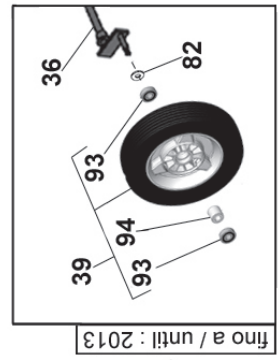

5000 B
2010-2016

Rasaerba - Tondeuses - Lawn mowers (5000 B)