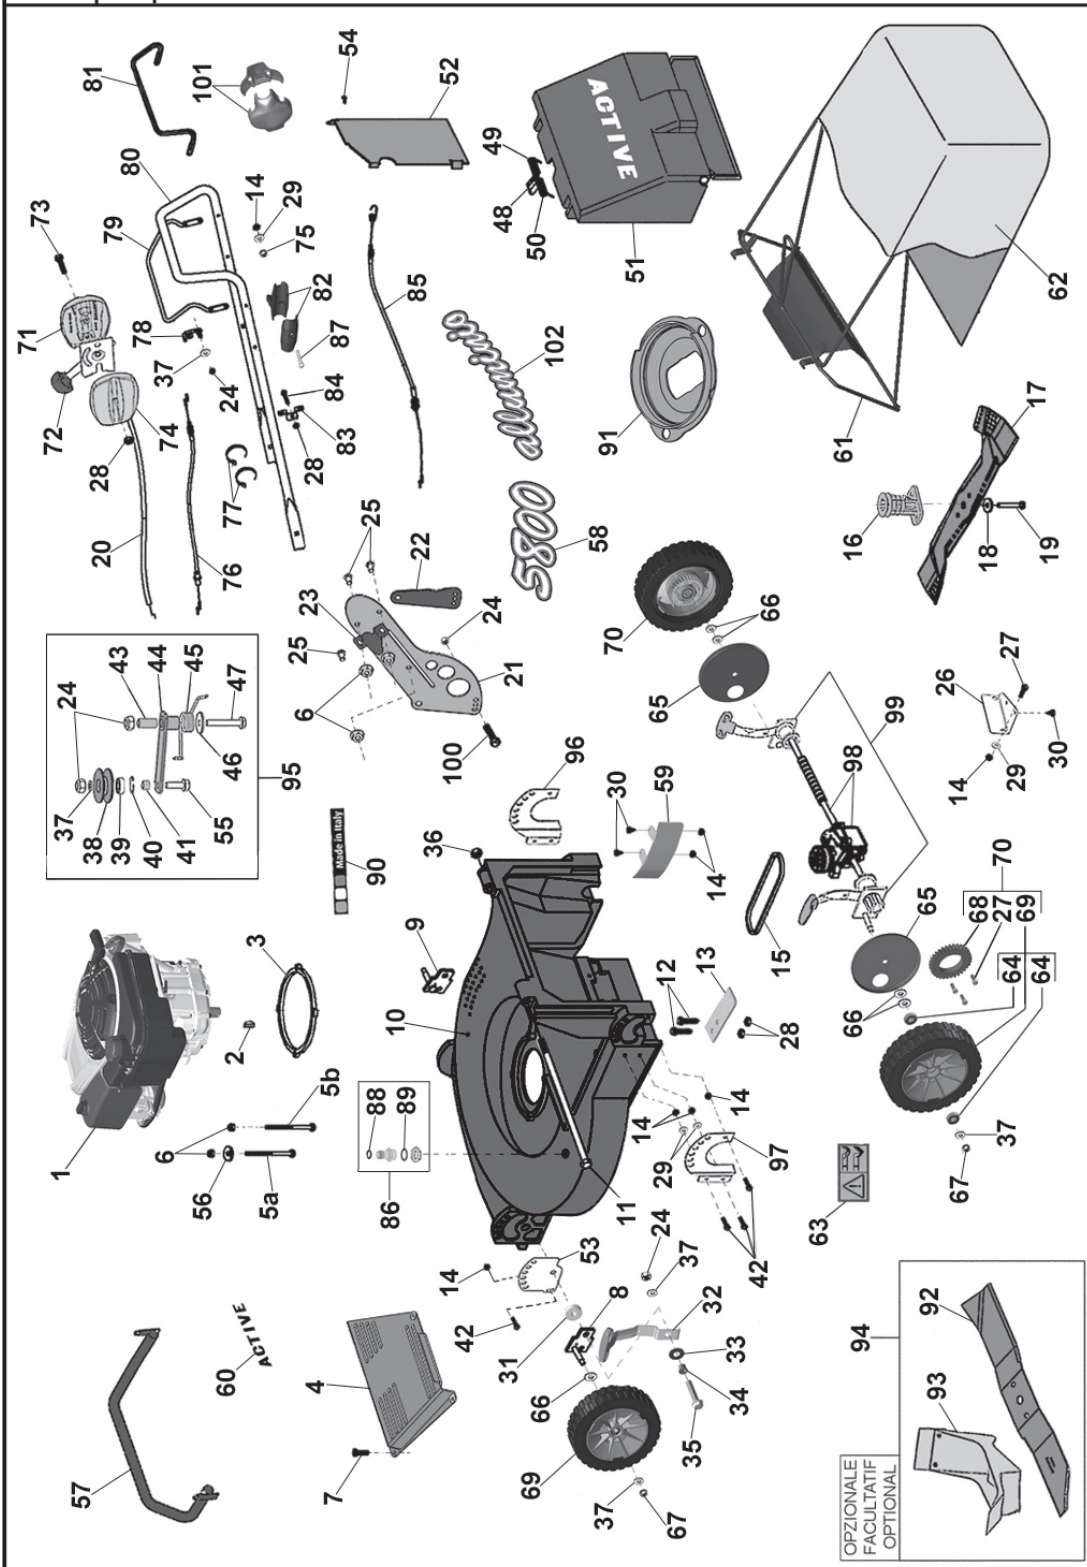

5800 SB

2017

Rasaerba - Tondeuses - Lawn mowers (5800 SB)