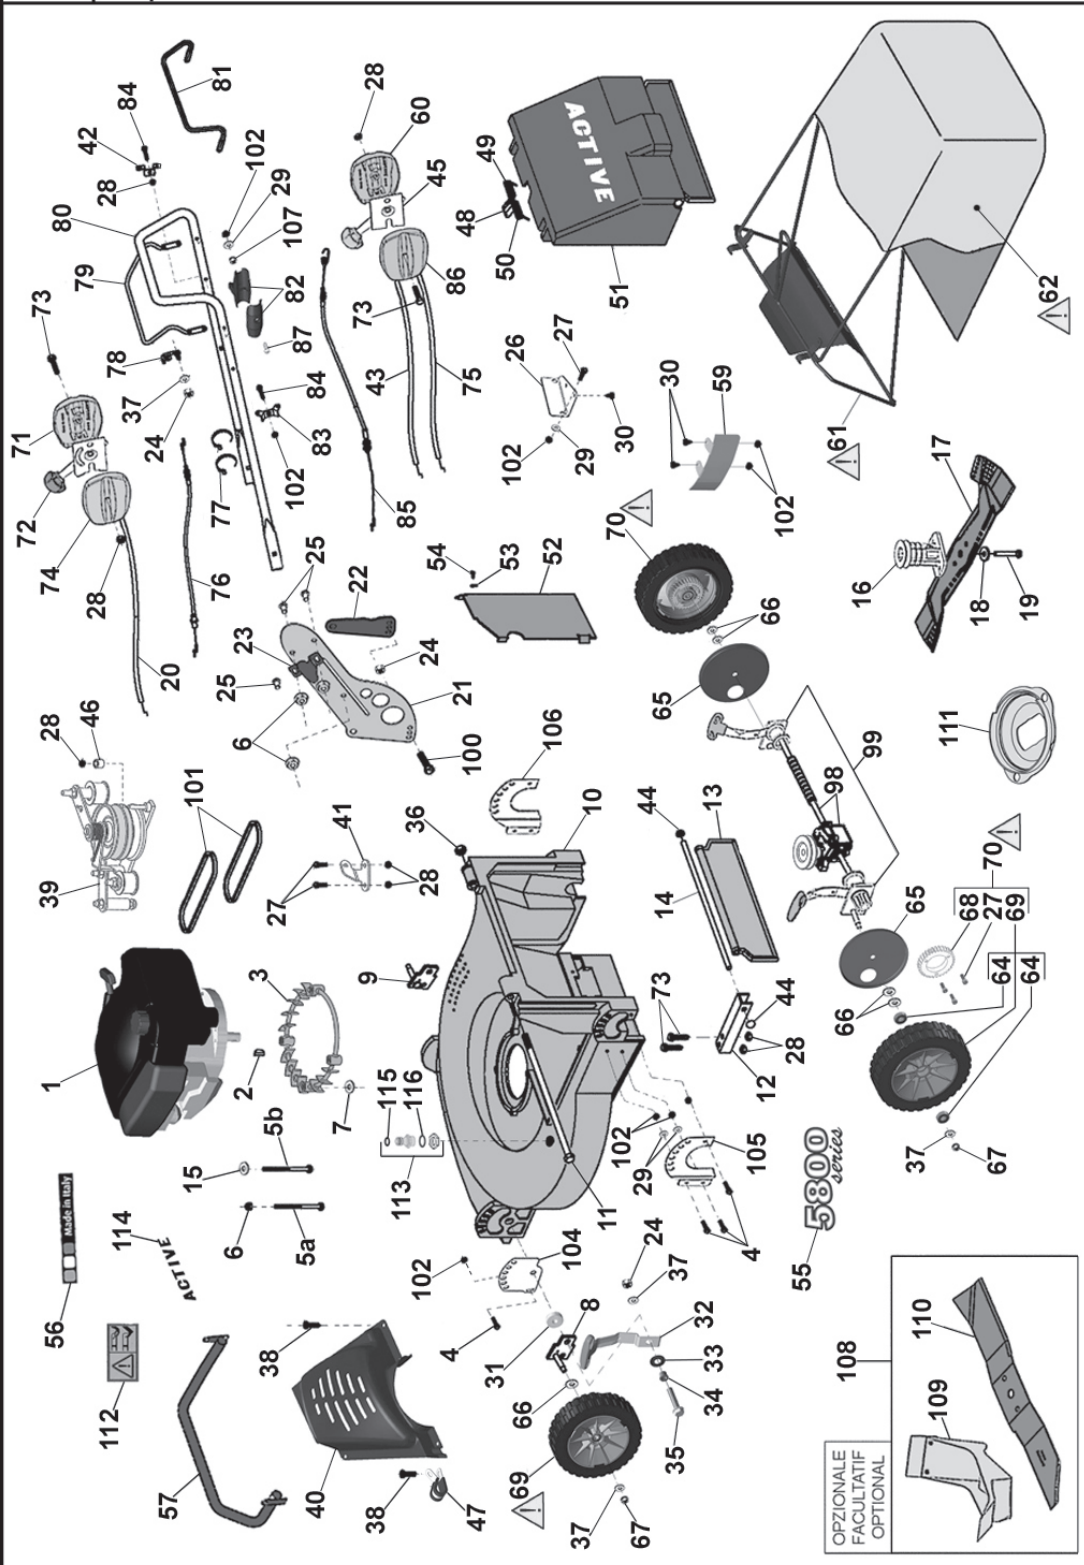

5850 SWH

2010-2015

fino a / until : 2013

Rasaerba - Tondeuses - Lawn mowers (5850 SWH)