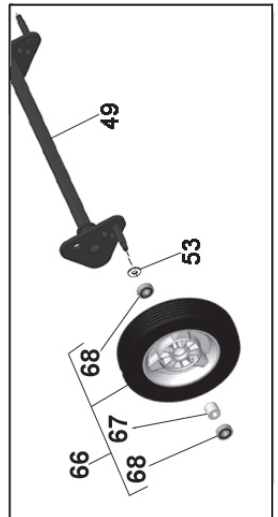

4200 B
2013-2016

Rasaerba - Tondeuses - Lawn mowers (4200 B)

RIF. REF.	COD. N° / P P / N°	Q.	DESCRIZIONE - DESCRIPTION	RIF. REF.	COD. N° / P P / N°	Q.	DESCRIZIONE - DESCRIPTION
1	50242	1	MOTORE - MOTEUR - ENGINE	37	50461	1	MOLLA - RESSORT - SPRING
2	50380	1	MANUBRIO - GUIDON - HANDLE BAR	38	50459	2	SUPPORTO - SUPPORT - BRACKET
3	50617	2	STAFFA - ETRIER - STIRRUP	39	50410	1	ASSALE - AXE - AXLE
4	50206	1	STAFFA - ETRIER - STIRRUP	40	50597	1	MOLLA - RESSORT - SPRING
5	40092	1	VITE - VIS - SCREW	41	50107	4	RUOTA - ROUE - WHEEL
6	20917	2	DADO - ECROU - NUT	42	50458	2	SUPPORTO - SUPPORT - BRACKET
7	51158	1	ATTACCO ACQUA - RACCORDEMENT à L'EAU - WATER CONNECTION (M 16)	43	50880	1	GOMMA ADESIVA - CAOUTCHOUC - RUBBER
	50209		ATTACCO ACQUA - RACCORDEMENT à L'EAU - WATER CONNECTION (M 20)	44	50414	1	CARTER - CAPOT - HOUSING (Rosso - Red)
8	50105	1	GUIDA - SUPPORT - BRACKET		50585		CARTER - CAPOT - HOUSING (Grigio - Gray)
9	20289	6	DADO - ECROU - NUT	45	50468	1	TAPPO MULCHING - FERMA TURE - MULCHING PLUG
10	23755	1	GOMMINO - CAOUTCHOUC - RUBBER	46	50429	2	LEVA - LEVIER - LEVER
11	50631	1	CAVO - CABLE (Freno - Brake)	47	22798	4	VITE - VIS - SCREW
12	50511	1	GOMMINO - CAOUTCHOUC - RUBBER (M16)	48	51007	1	STAFFA - ETRIER - STIRRUP
	23758		GOMMINO - CAOUTCHOUC - RUBBER (M20)	49	50423	1	ASSALE - AXE - AXLE
13	50314	2	FASCETTA - CLIP	50	50479	1	CARTER - CAPOT - COVER
14	20788	9	DADO - ECROU - NUT	51	51290	1	TAPPO MULCHING - FERMA TURE - MULCHING PLUG
15	20711	9	RONDELLA - RONDELLE - WASHER	52	50149	1	TELAIO - CHASSIS - FRAME
16	51264	1	MANIGLIA - POIGNEE - HANDLE	53	20790	4	RONDELLA - RONDELLE - WASHER
17	21686	2	RONDELLA - RONDELLE - WASHER	54	50659	1	VITE - VIS - SCREW
18	50025	2	MANOPOLA - POIGNEE - HANDLE	55	50463	1	TELA - TOILE - CANVAS (Verde - Green)
19	22045	2	VITE - VIS - SCREW		50728		TELA - TOILE - CANVAS (Nera - Black)
20	50668	2	VITE - VIS - SCREW	56	50663	2	DADO - ECROU - NUT
21	50909	1	ADESIVO - ADHESIF - ADHESIVE	57	50641	1	VITE - VIS - SCREW
22	50042	2	PIASTRA - PLAQUE - PLATE	58	50538	1	RONDELLA - RONDELLE - WASHER
23	50439	1	STAFFA - ETRIER - STIRRUP (SX)	59	50607	1	MOZZO - MOYEUX - HUB (Ø22,2)
24	40007	4	VITE - VIS - SCREW	60	50417	1	LAMA - LAME - BLADE (41 cm)
25	50666	3	DADO - ECROU - NUT	61	50412	1	CARTER - CAPOT - COVER
26	50437	1	STAFFA - ETRIER - STIRRUP (DX)	62	40720	3	VITE - VIS - SCREW
27	50657	4	VITE - VIS - SCREW	63	50305	1	CHIAVETTA - CLAVETTE - KEY
28	50469	1	GOMMINO - CAOUTCHOUC - RUBBER	64	51171	1	ADESIVO - ADHESIF - ADHESIVE
29	50656	2	VITE - VIS - SCREW	65	20176	1	DADO - ECROU - NUT
30	50457	2	SUPPORTO - SUPPORT - BRACKET	66	50690	4	RUOTA - ROUE - WHEEL
31	50662	6	VITE - VIS - SCREW	67	50544	4	DISTANZIALE - ENTRETOISE - SPACER
32	50020	4	COPRI MOZZO - COUVERCLE - WHEEL COVER	68	50667	8	CUSCINETTO - ROULEMENT - BEARING
33	50155	8	CUSCINETTO - ROULEMENT - BEARING	69	50660	1	MANOPOLA - POIGNEE - HANDLE
34	50441	1	PERNO - PIVOT - PIN	70	20316	1	RONDELLA - RONDELLE - WASHER
35	50460	1	DEFLETTORE - DEFLECTEUR - DEFLECTOR	71	50658	1	VITE - VIS - SCREW
36	50154	1	ADESIVO - ADHESIF - ADHESIVE