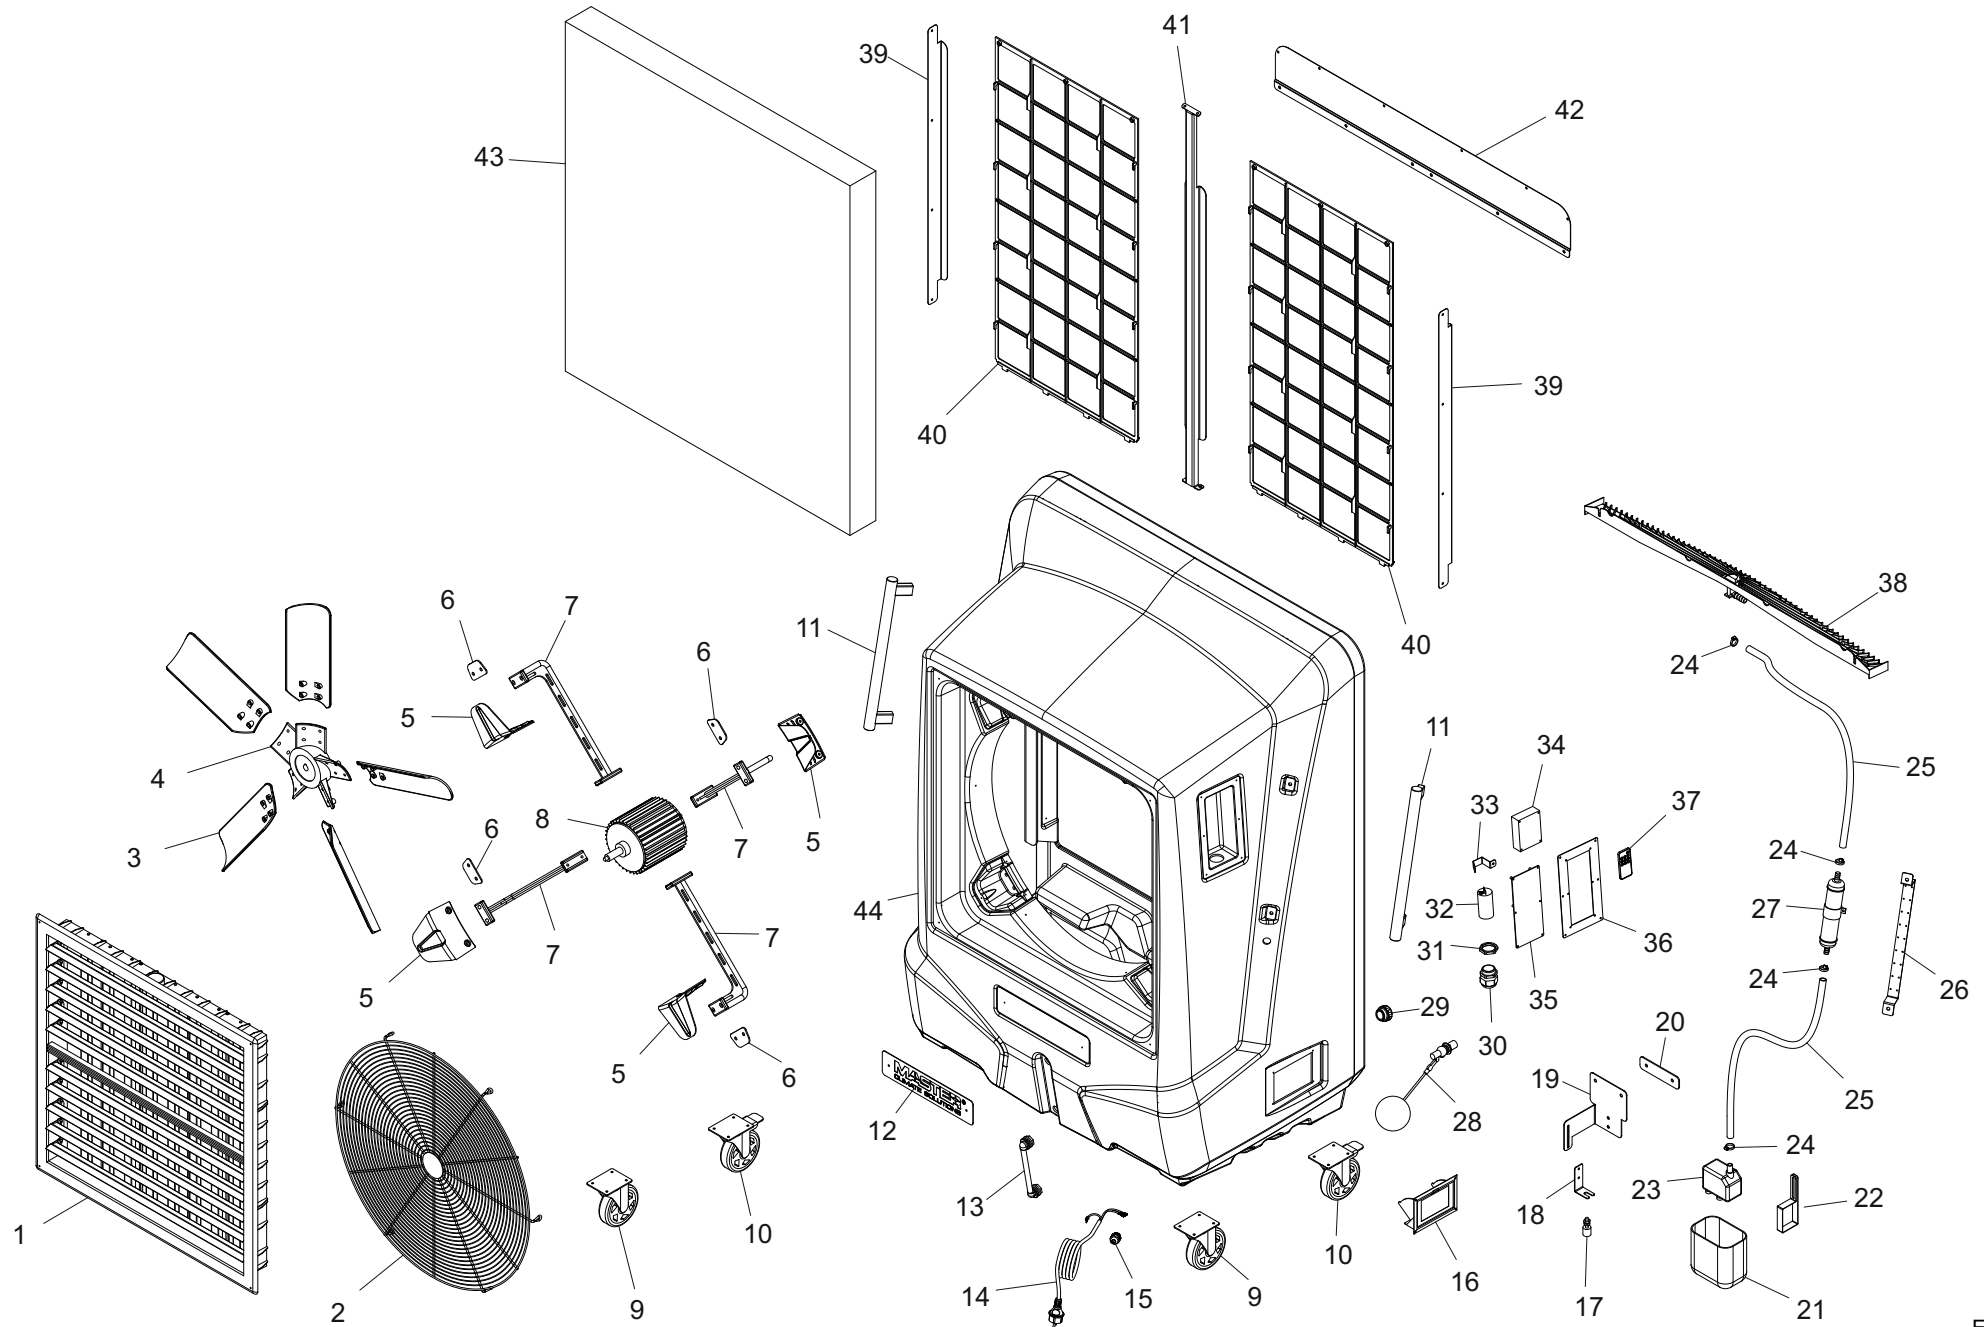

MODEL BC 221

UNIT 1

ILLUSTRATED PARTS BREAKDOWN

From Serial Number:

Rev -- Feb. 2021

MODEL BC 221

UNIT 2

PARTS LIST

N°	CODE	DESCRIPTION
1	4141.120	FRONT SWING GRILLE
2	4141.122	FRONT METAL GRILLE
3	4141.310	FAN BLADE
4	4141.311	FAN HUB
5	4250.335	PLASTIC COVER
6	4250.337	EXTERNAL MOTOR PLATE
7	4140.924	MOTOR BRACKET
8	4140.922	MOTOR
9	4140.917	WHEEL
10	4140.916	WHEEL+BRAKE
11	4141.252	HANDLE
12	4250.336	FRONT PLATE
13	4141.365	WATER LEVEL PIPE
14	4140.939	POWER CORD
15	4034.507	STRAIN RELIEF
16	4141.178	WATER INLET CASE
17	4140.954	WATER LEVEL SENSOR
18	4141.279	WATER LEVEL SENSOR BRACKET
19	4250.316	COMPONENTS BRACKET
20	4250.329	EXTERNAL PLATE
21	4140.958	WATER FUMP FILTER
22	4250.331	WATER PUMP BRACKET
23	4140.928	WATER PUMP
24	4140.929	INOX CLIP
25	4250.324	WATER HOSE
26	4141.284	UV LAMP BRACKET
27	4141.106	UV LAMP
28	4140.959	FLOAT VALVE
29	4141.264	DRAIN CAP
30	4511.677	STRAIN RELIEF
31	4101.228	NUT
32	4141.008	CAPACITOR
33	4250.027	CAPACITOR BRACKET
34	4141.007	PC-BOARD
35	4141.104	DIASPLAY BOARD
36	4141.255	DISPLAY FRAME
37	4140.962	REMOTE CONTROL
38	4141.124	WATER DISTRIBUTOR
39	4250.324	LATERAL FILTER BRACKET
40	4141.125	PAD FILTER
41	4250.325	CENTRAL FILTER BRACKET
42	4250.327	UPPER FILTER BRACKET
43	4140.925	COOLING PAD
44	4250.321	PLASTIC BODY