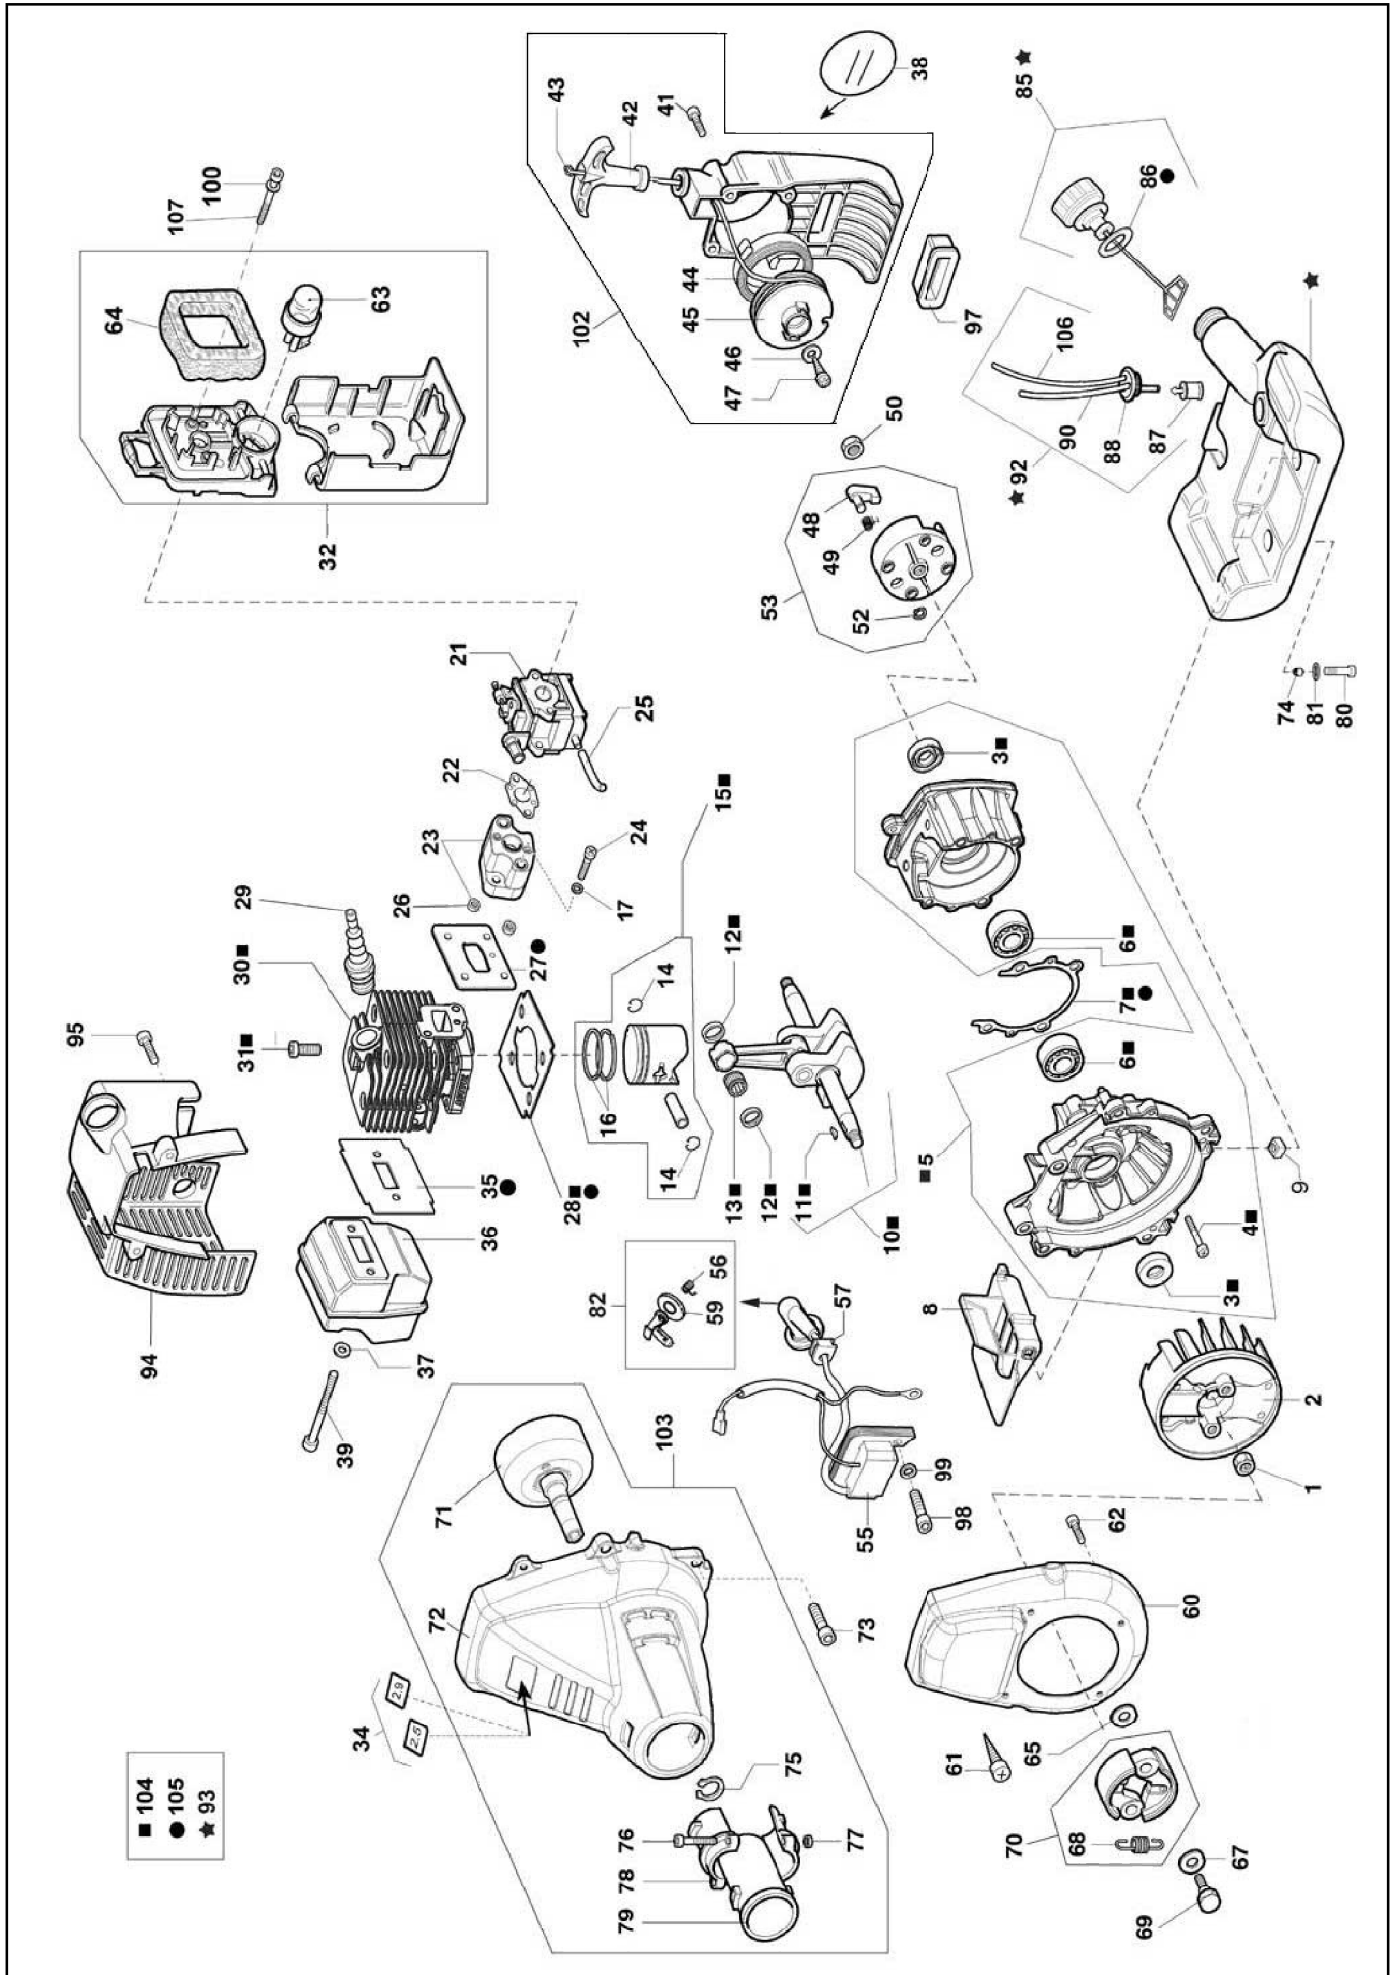

Motore - Moteur - Engine (ACTIVE 2.5 - 2.9) - GR. 41

Motore - Moteur - Engine (ACTIVE 2.5 - 2.9) - GR. 41