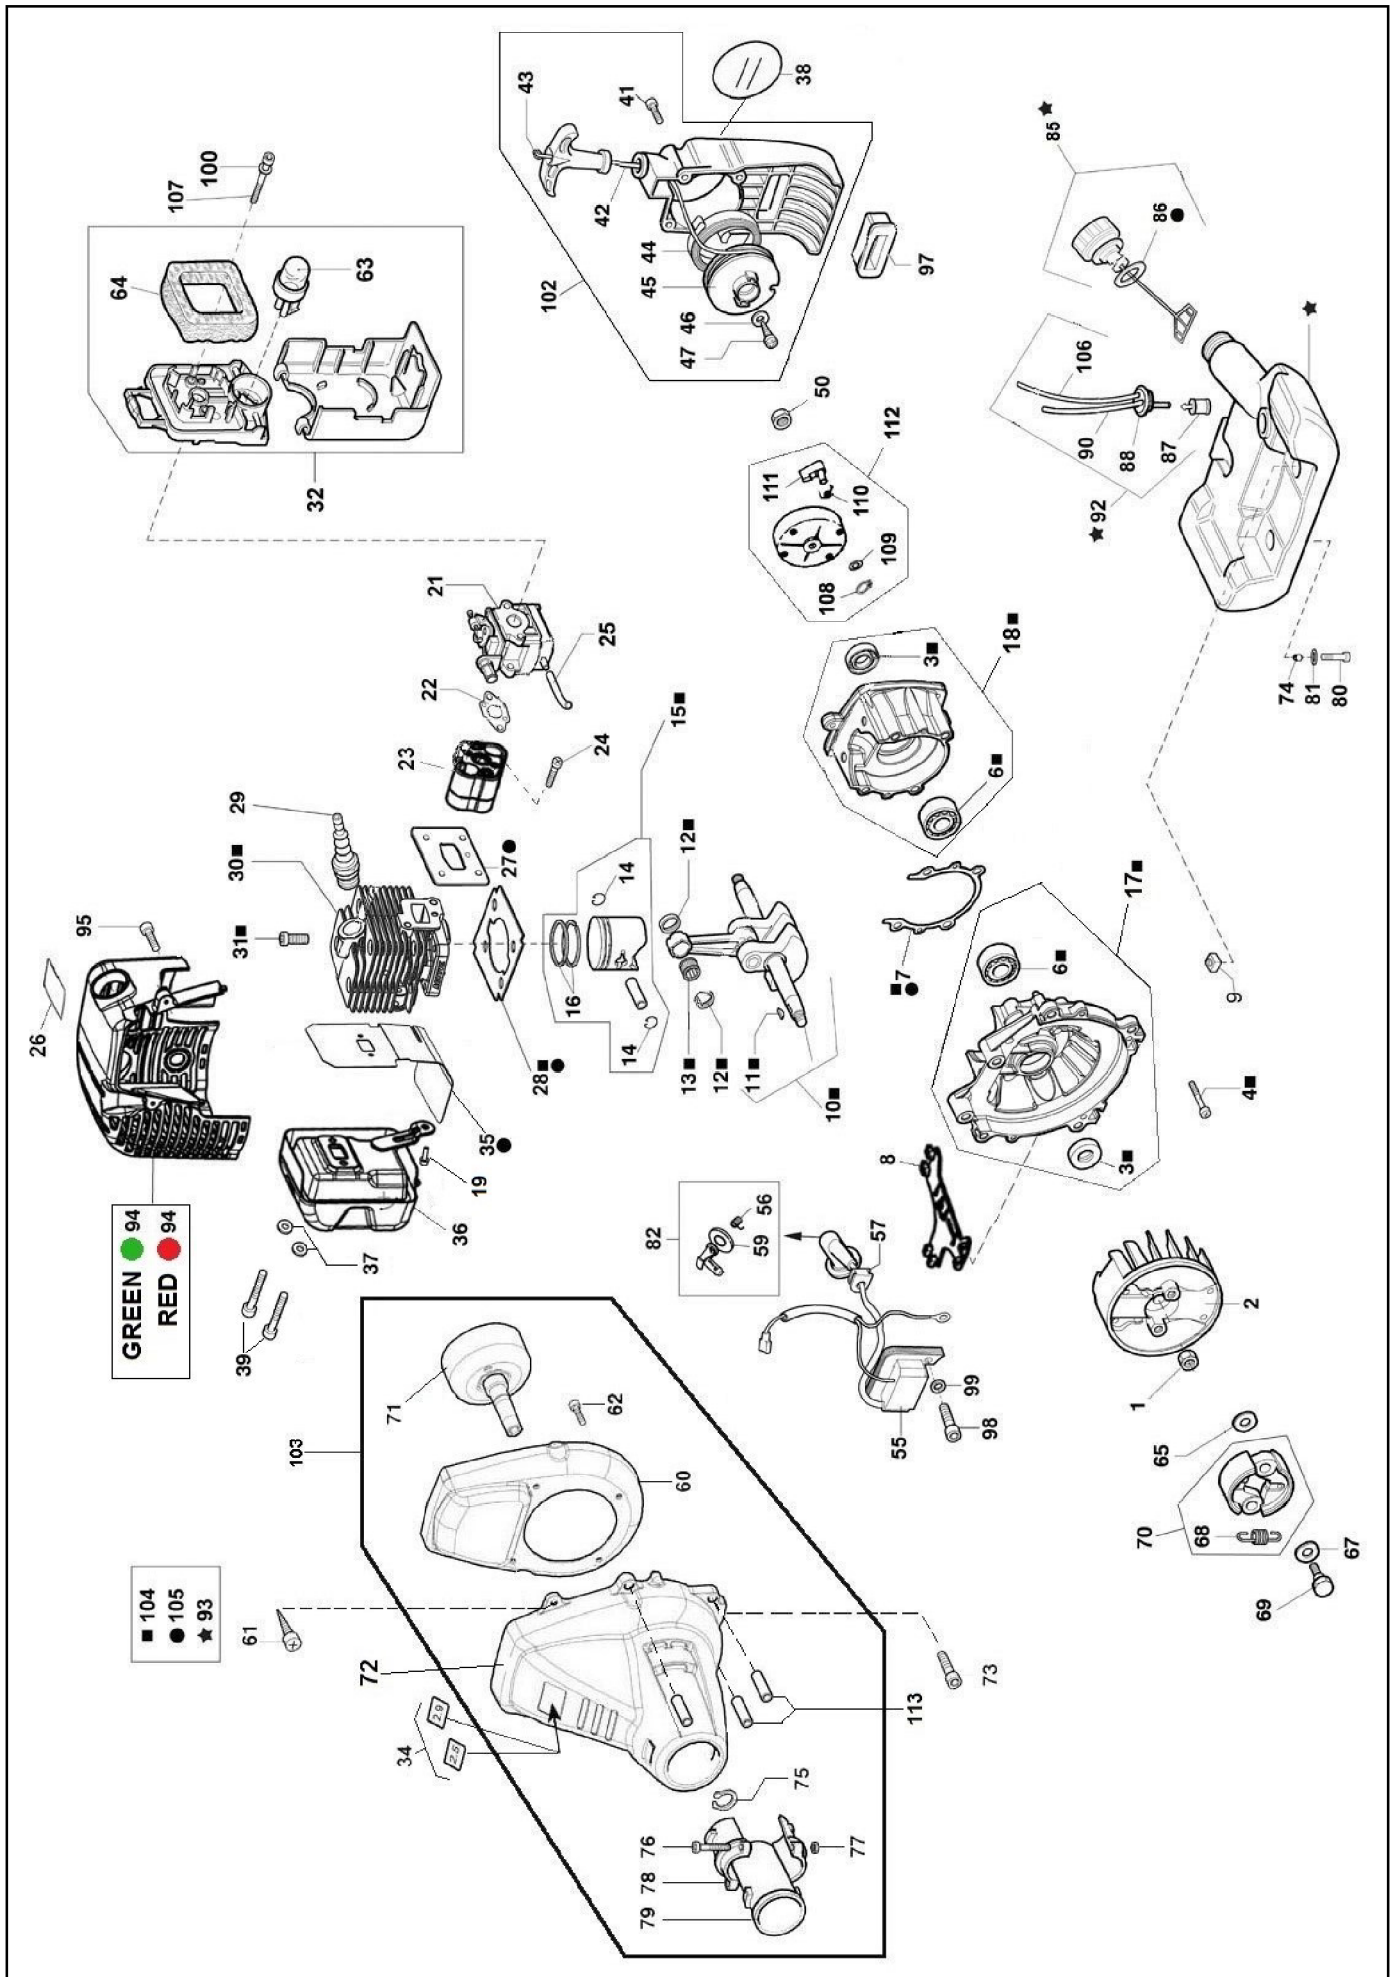

Motore - Moteur - Engine (ACTIVE 2.5 - 2.9 E2) - GR. 41

Motore - Moteur - Engine (ACTIVE 2.5 - 2.9 E2) - GR. 41