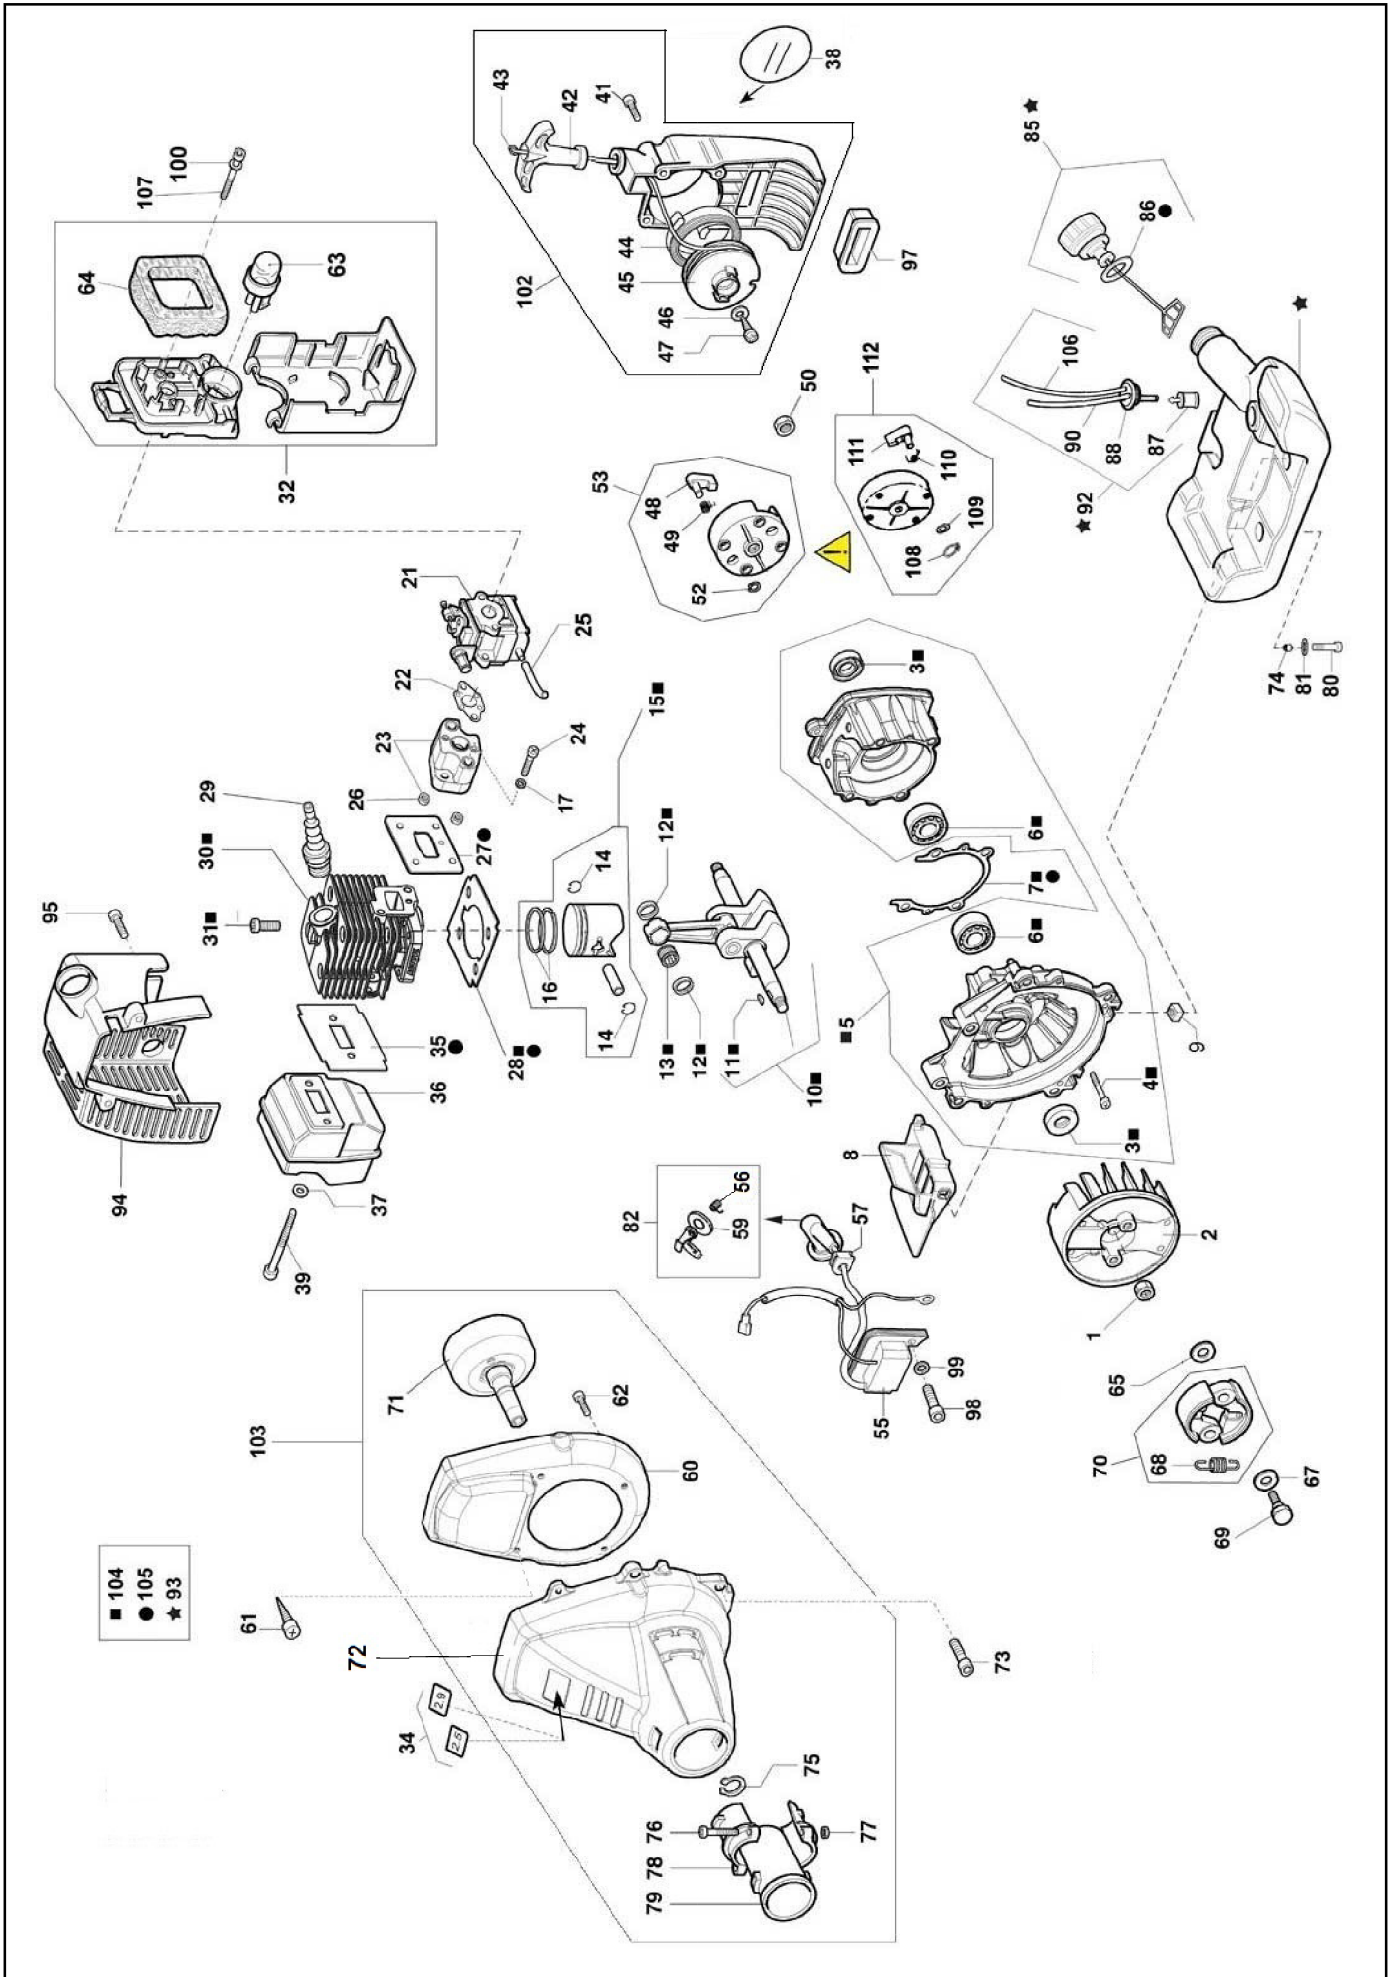

Motore - Moteur - Engine (ACTIVE 2.5 - 2.9) - GR. 41

Motore - Moteur - Engine (ACTIVE 2.5 - 2.9) - GR. 41