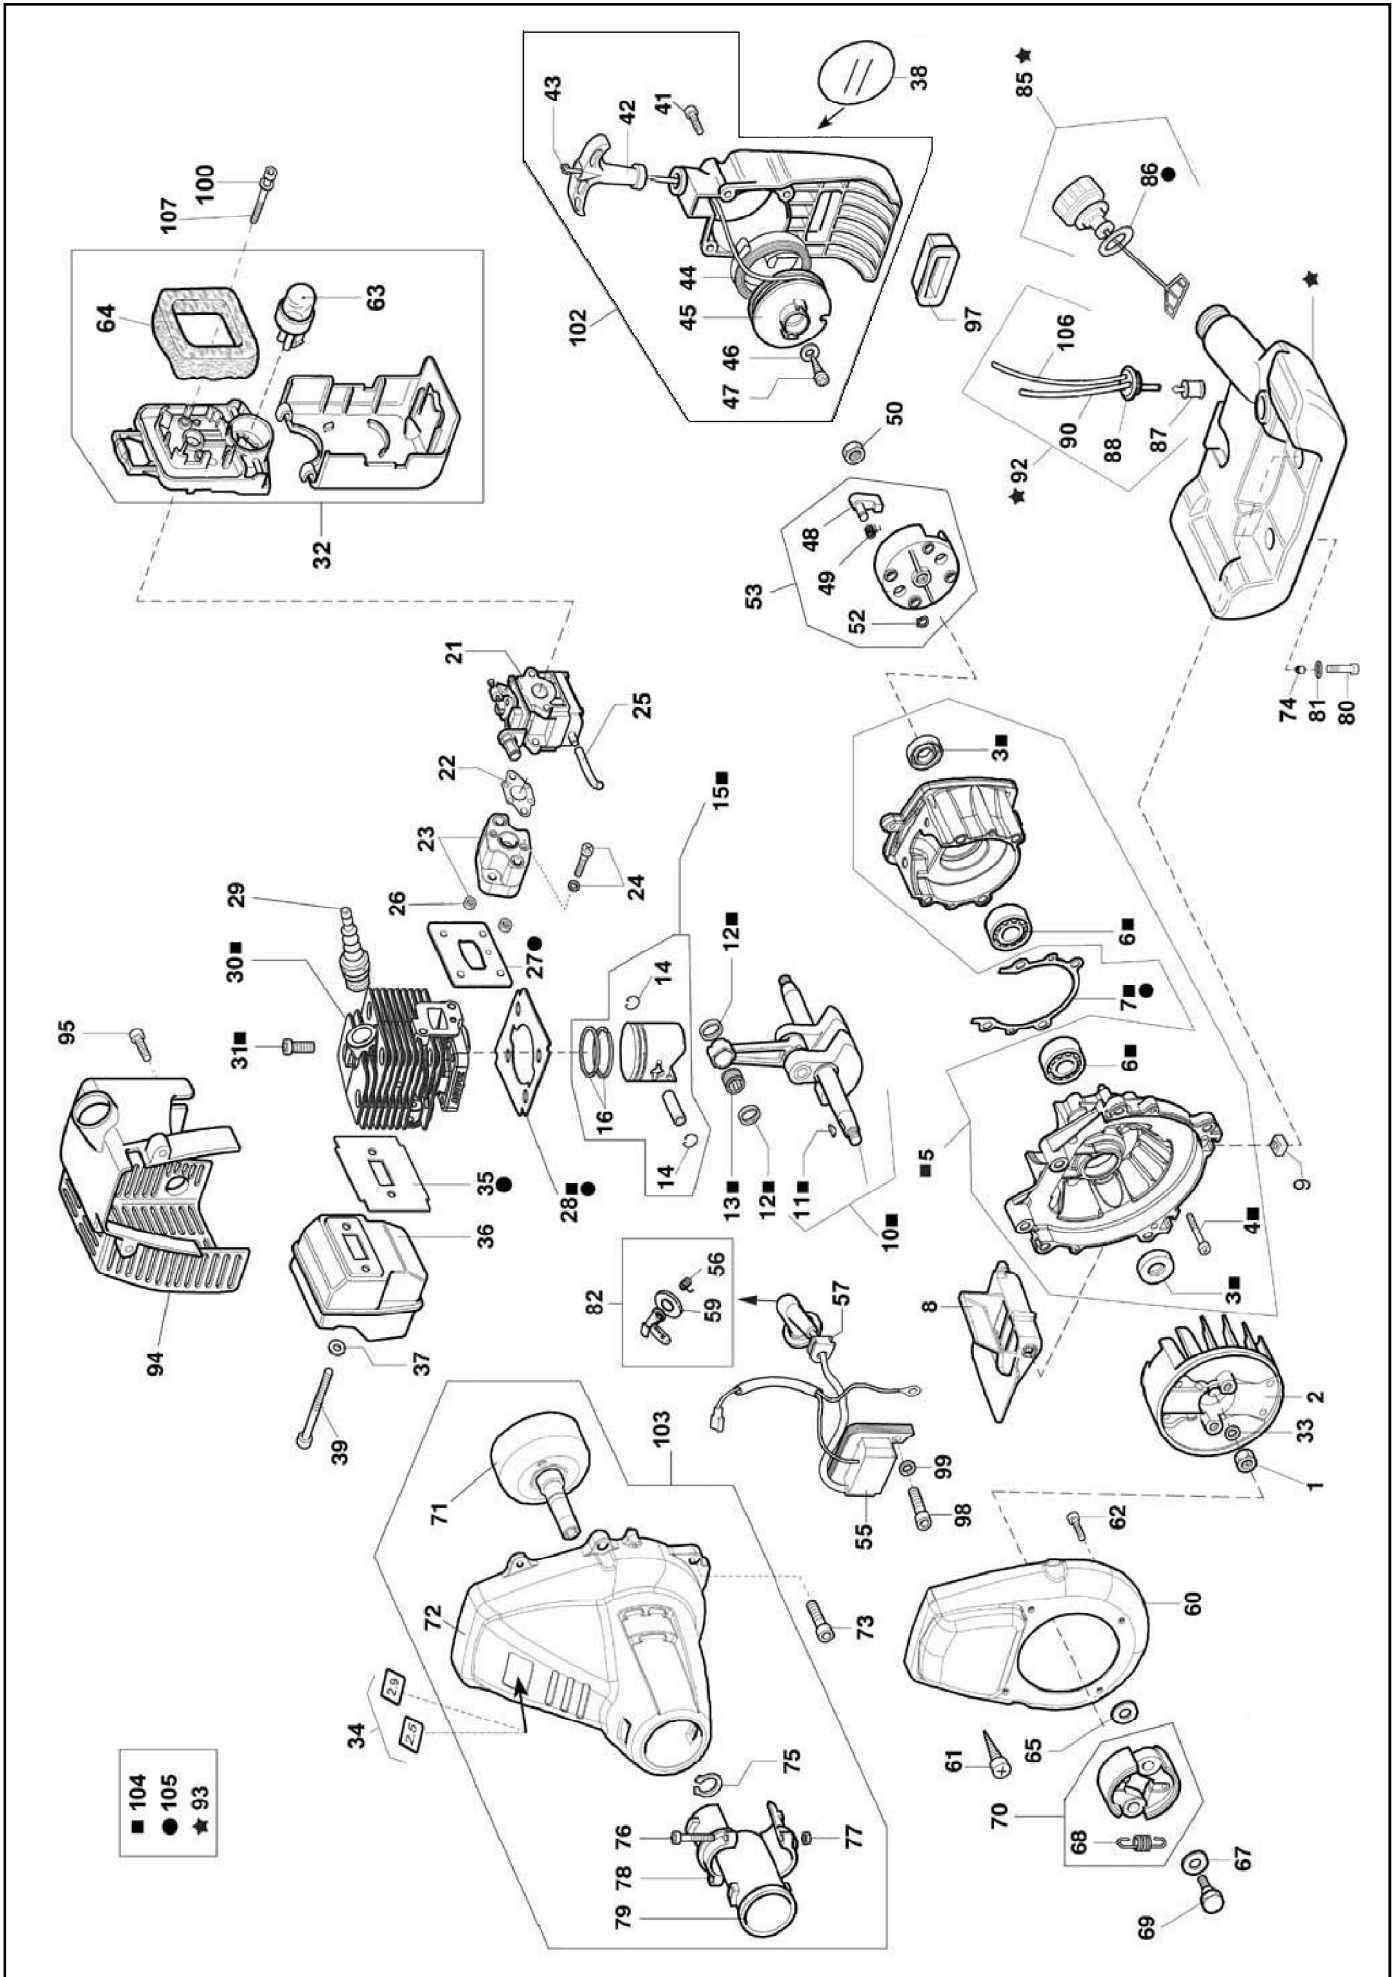

Motore - Moteur - Engine (ACTIVE 2.5 - 2.9) - GR. 41

Motore - Moteur - Engine (ACTIVE 2.5 - 2.9) - GR. 41